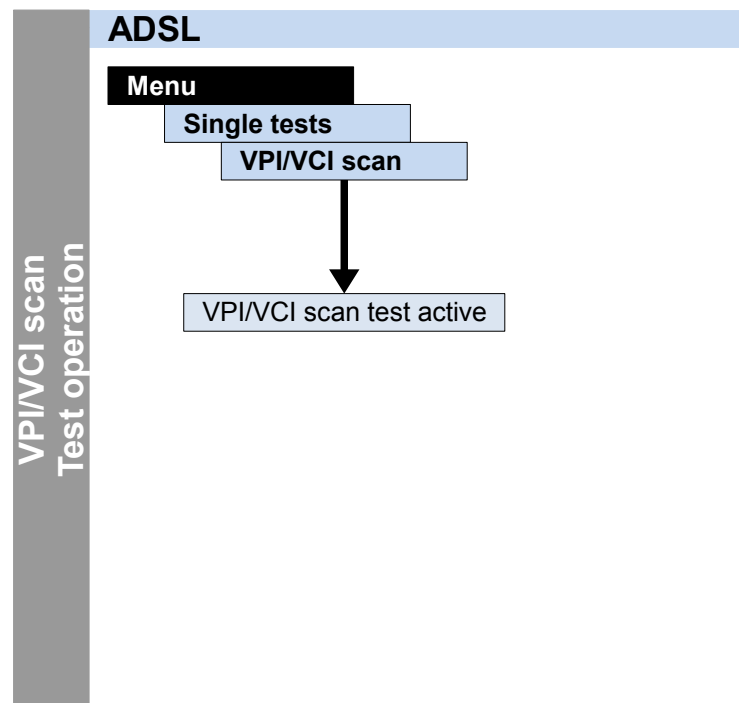

Configuration and operation VPI/VCI Scan, ATM OAM ping

Cross references:

Menu	Page
Access	4
Main menu	5
Single tests	5
Test reports	5
Settings	5
Device	5
Profiles	6-7
ISDN	8
POTS	8
Accu servicing	5
Help	5

IP and ATM tests	Page
IP ping	9
HTTP download	
VPI/VCI scan	10
ATM OAM ping	
VoIP	11
MDI analysis	12
Ethernet loop	

Other tests	Page
BERT	13
Supp. Services	
Services	
X.31	14
CF tests	15
Phone / connect.	
Auto. Test	16
Copper test	17

Other	Page
Legend	3
Hotkeys	3
Test leads	18-19