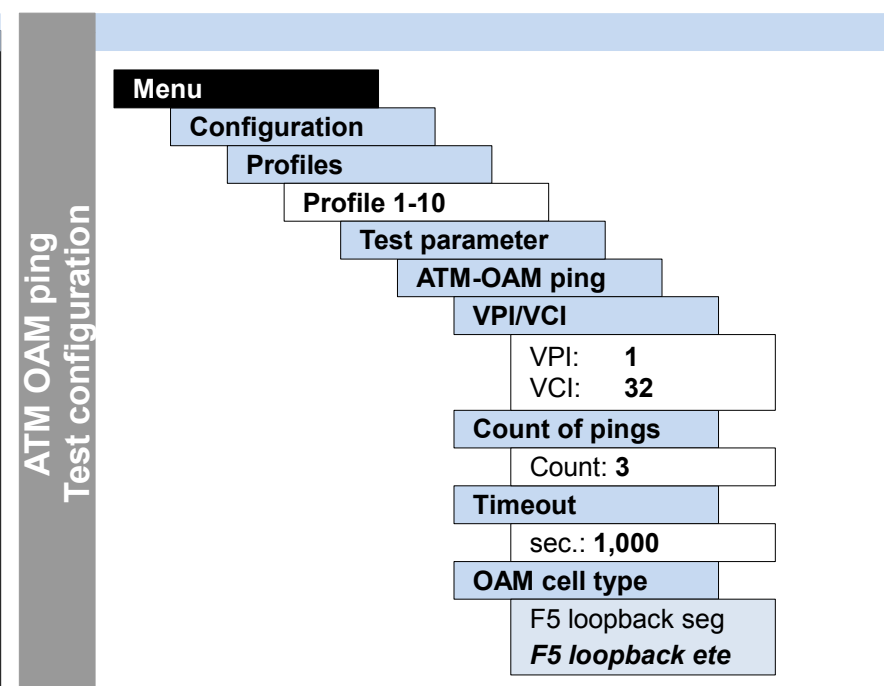

Configuration and operation VPI/VCI Scan, ATM OAM ping

Cross references:

Menu	Page
Access	4
Main menu	5
Single tests	5
Test reports	5
Settings	5
Device	5
Profiles	6-7
ISDN	8
POTS	8
Accu servicing	5
Help	5

IP and ATM tests	Page
IP ping	9
HTTP download	
VPI/VCI scan	10
ATM OAM ping	
VoIP	11
MDI analysis	12
Ethernet loop	

Other tests	Page
BERT	13
Supp. Services	
Services	
X.31	14
CF tests	15
Phone / connect.	
Auto. Test	16
Copper test	17

Other	Page
Legend	3
Hotkeys	3
Test leads	18-19