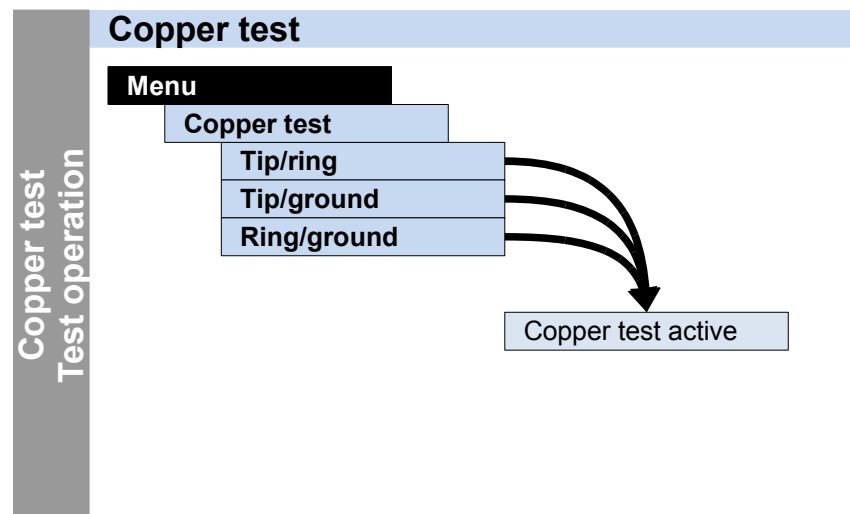

Cross references:

Menu	Page
Access	4
Main menu	5
Single tests	5
Test reports	5
Settings	5
Device	5
Profiles	6-7
ISDN	8
POTS	8
Accu servicing	5
Help	5

IP and ATM tests	Page
IP ping	9
HTTP download	
VPI/VCI scan	10
ATM OAM ping	
VoIP	11
MDI analysis	12
Ethernet loop	

Other tests	Page
BERT	13
Supp. Services	
Services	
X.31	14
CF tests	15
Phone / connect.	
Auto. Test	16
Copper test	17

Other	Page
Legend	3
Hotkeys	3
Test leads	18-19