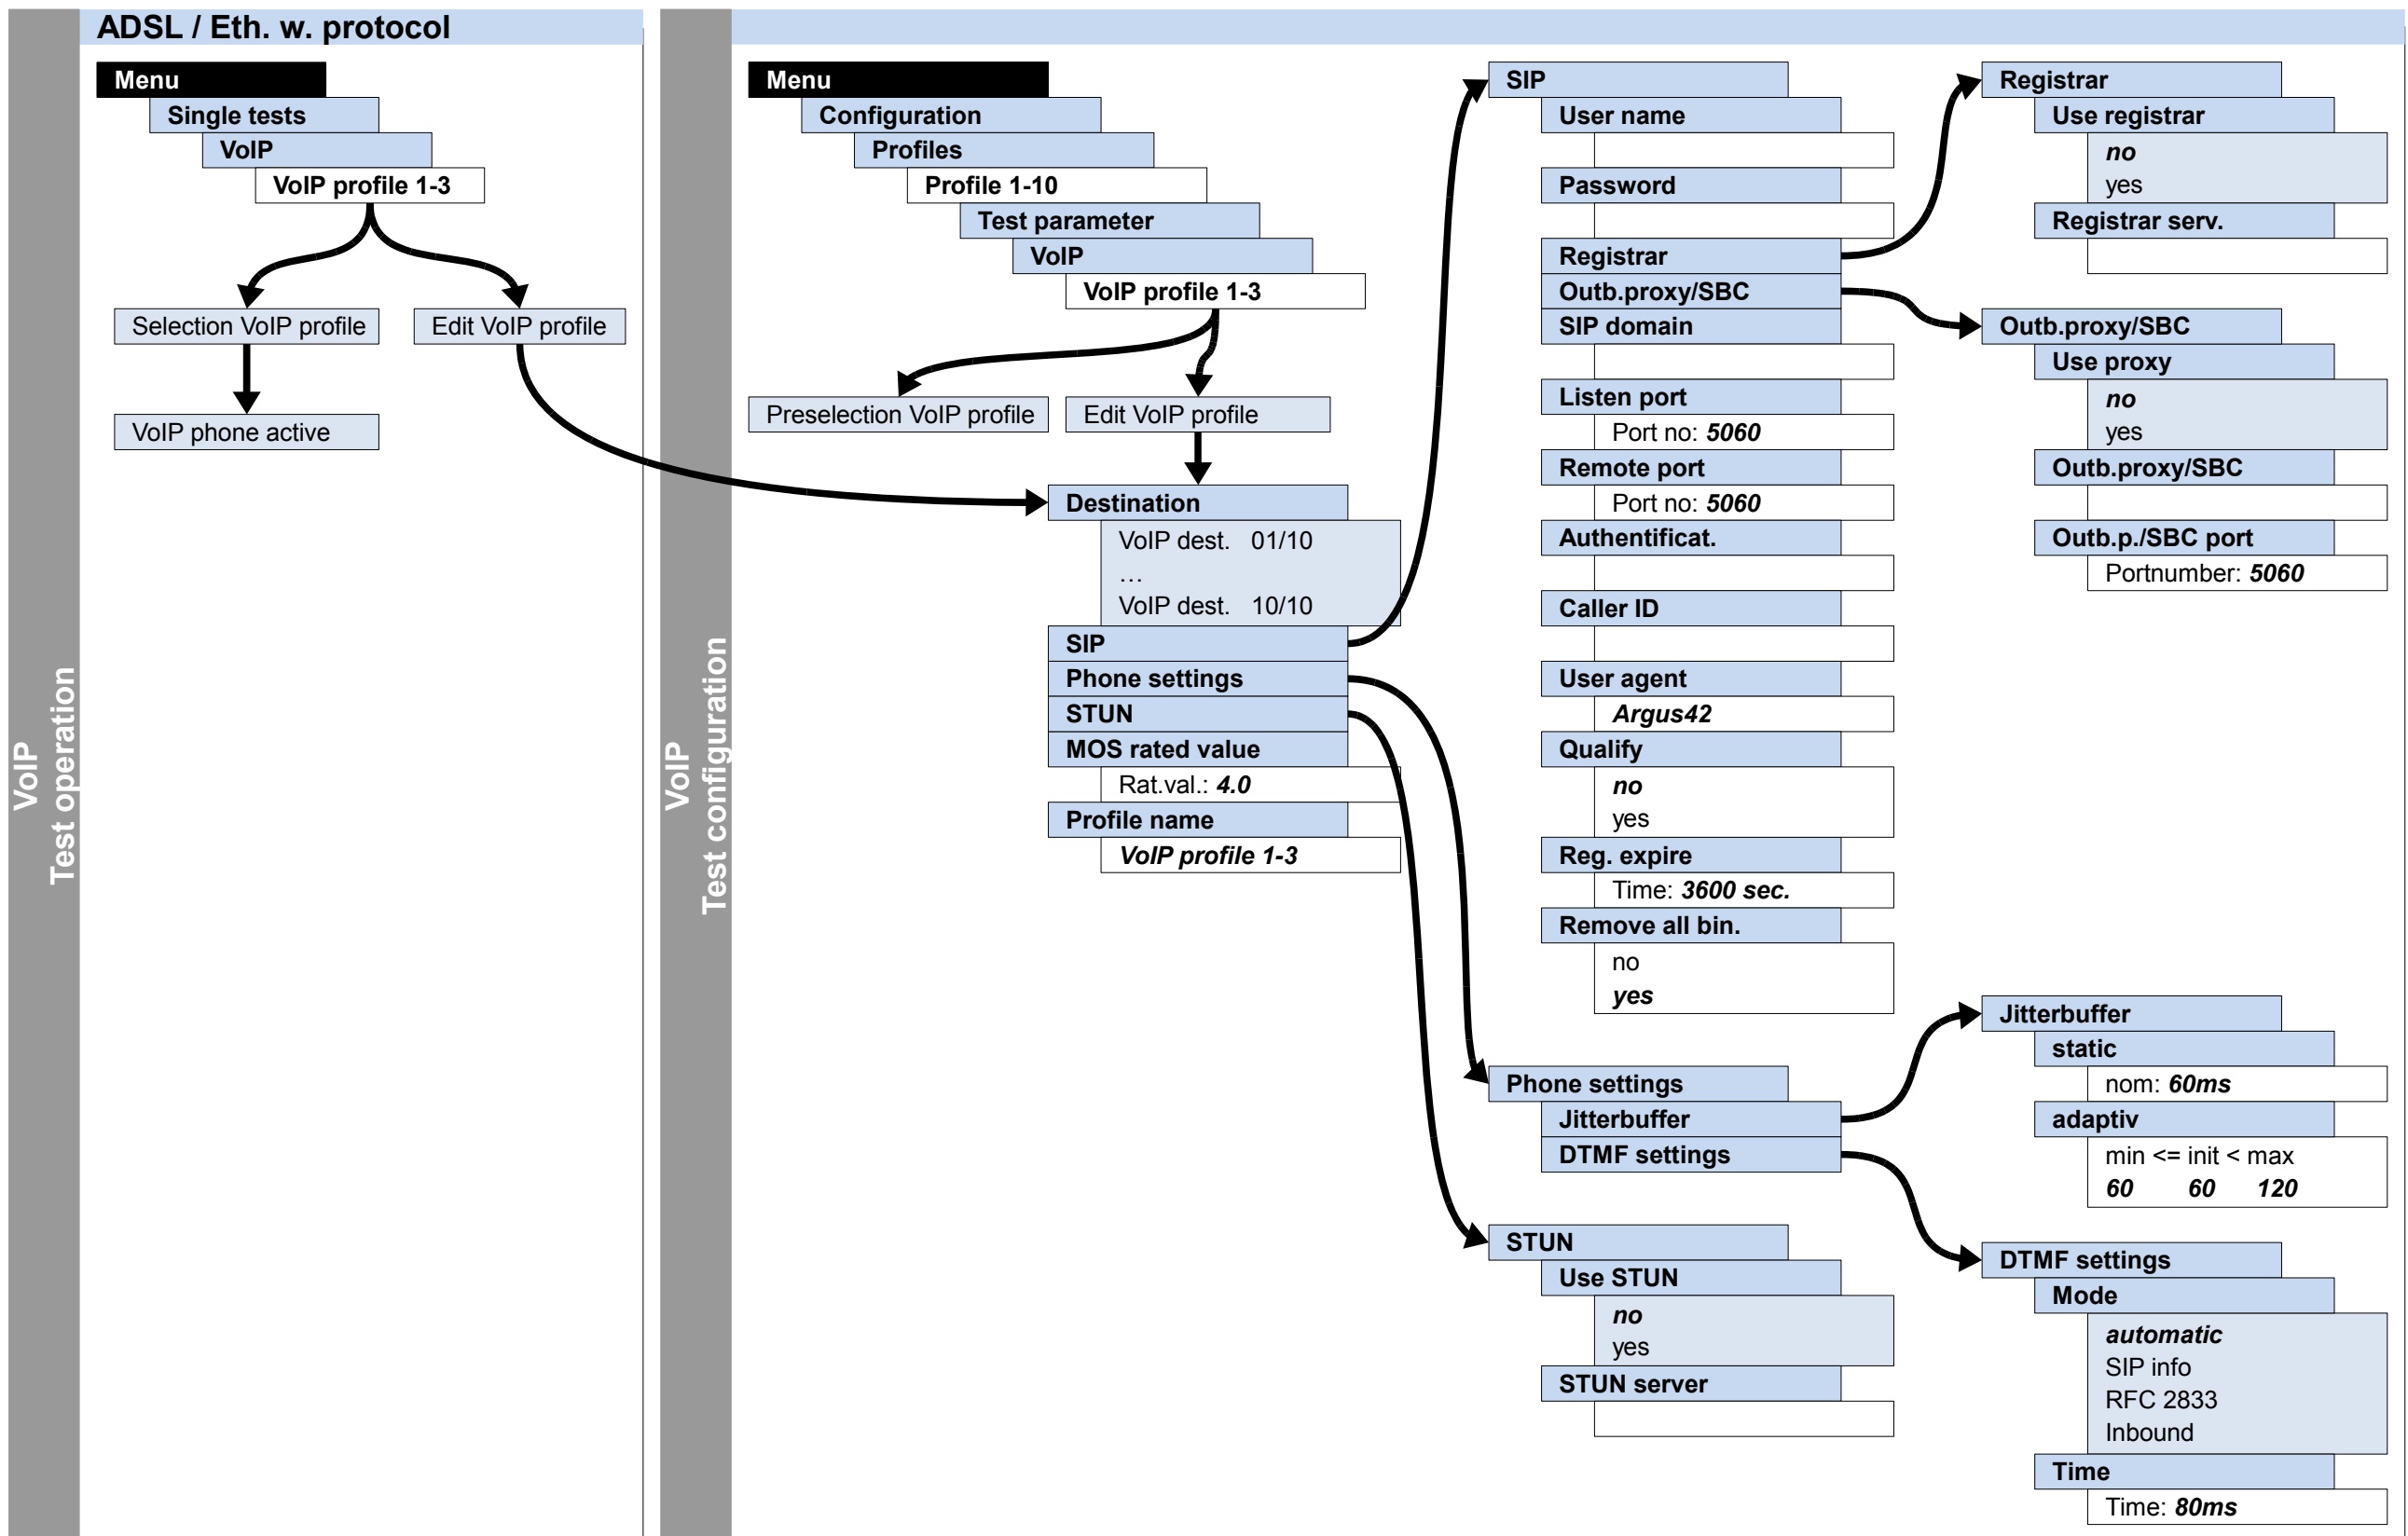

Cross references:

Menu	Page
Access	4
Main menu	5
Single tests	5
Test reports	5
Settings	5
Device	5
Profiles	6-7
ISDN	8
POTS	8
Accu servicing	5
Help	5

IP and ATM tests	Page
IP ping	9
HTTP download	
VPI/VCI scan	10
ATM OAM ping	
VoIP	11
MDI analysis	12
Ethernet loop	

Other tests	Page
BERT	13
Supp. Services	
Services	
X.31	14
CF tests	15
Phone / connect.	
Auto. Test	16
Copper test	17

Other	Page
Legend	3
Hotkeys	3
Test leads	18-19