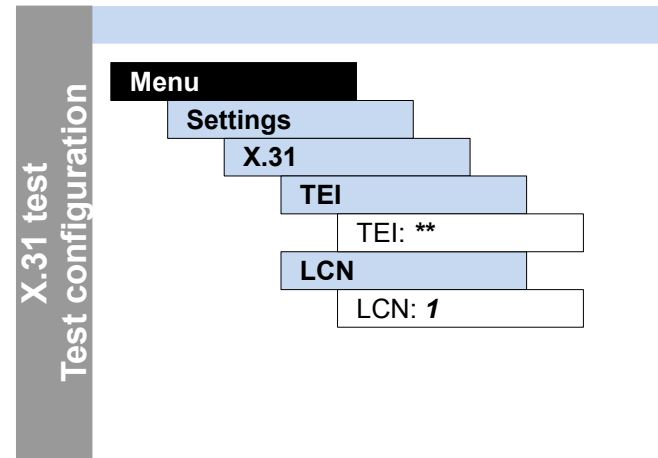

X.31 test
Test configuration