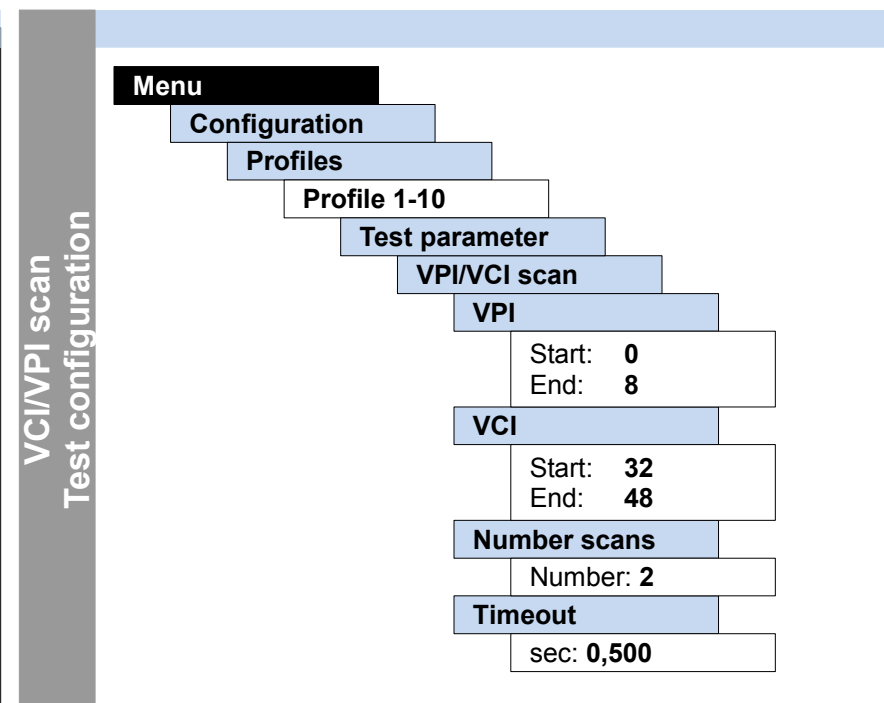

Configuration and operation VPI/VCI Scan, ATM OAM ping

Cross references:

Menu	Page
Access	4
Main menu	5
Single tests	5
Test reports	5
Settings	5
Device	5
Profiles	6-7
ISDN	8
POTS	8
Accu servicing	5
Help	5

IP and ATM tests	Page
IP ping	9
HTTP download	
VPI/VCI scan	10
ATM OAM ping	
VoIP	11
MDI analysis	12
Ethernet loop	

Other tests	Page
BERT	13
Supp. Services	
Services	
X.31	14
CF tests	15
Phone / connect.	
Auto. Test	16
Copper test	17

Other	Page
Legend	3
Hotkeys	3
Test leads	18-19