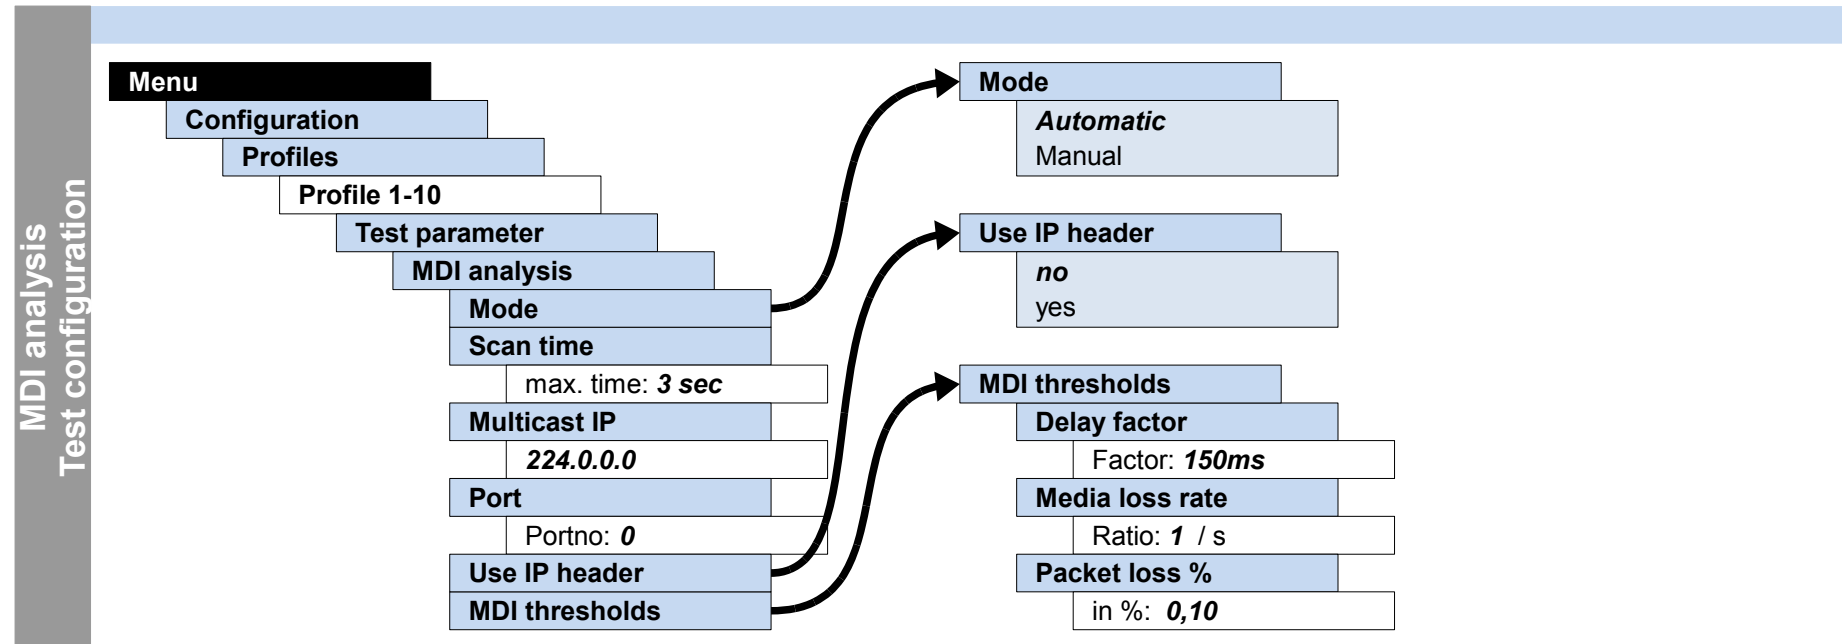

Configuration and operation

MDI analysis, Ethernet loop

Cross references:

Menu	Page
Access	4
Main menu	5
Single tests	5
Test reports	5
Settings	5
Device	5
Profiles	6-7
ISDN	8
POTS	8
Accu servicing	5
Help	5

IP and ATM tests	Page
IP ping	9
HTTP download	
VPI/VCI scan	10
ATM OAM ping	
VoIP	11
MDI analysis	12
Ethernet loop	

Other tests	Page
BERT	
Supp. Services	13
Services	
X.31	14
CF tests	
Phone / connect.	15
Auto. Test	16
Copper test	17

Other	Page
Legend	3
Hotkeys	3
Test leads	18-19