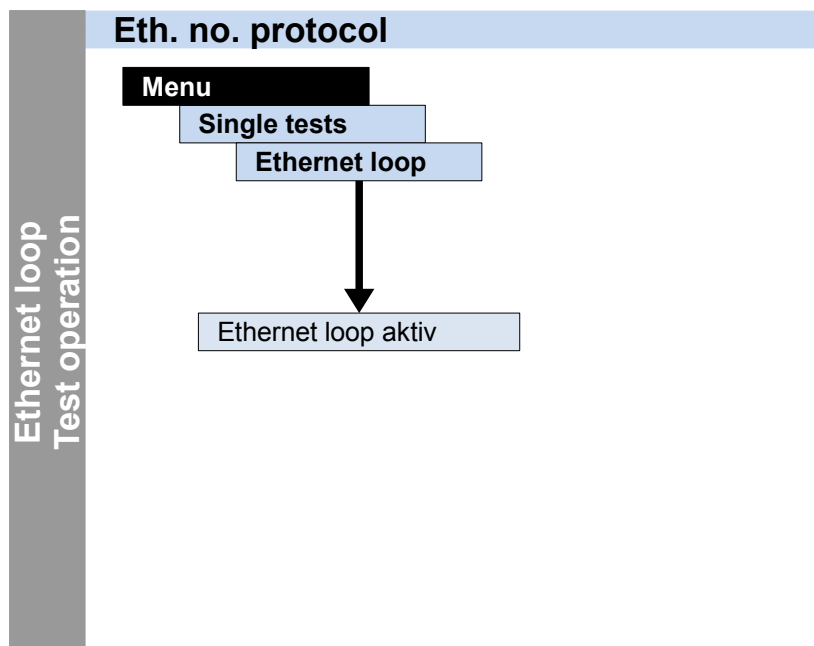

Configuration and operation

MDI analysis, Ethernet loop

Cross references:

Menu	Page
Access	4
Main menu	5
Single tests	5
Test reports	5
Settings	5
Device	5
Profiles	6-7
ISDN	8
POTS	8
Accu servicing	5
Help	5

IP and ATM tests	Page
IP ping	9
HTTP download	
VPI/VCI scan	10
ATM OAM ping	
VoIP	11
MDI analysis	12
Ethernet loop	

Other tests	Page
BERT	
Supp. Services	13
Services	
X.31	14
CF tests	
Phone / connect.	15
Auto. Test	16
Copper test	17

Other	Page
Legend	3
Hotkeys	3
Test leads	18-19