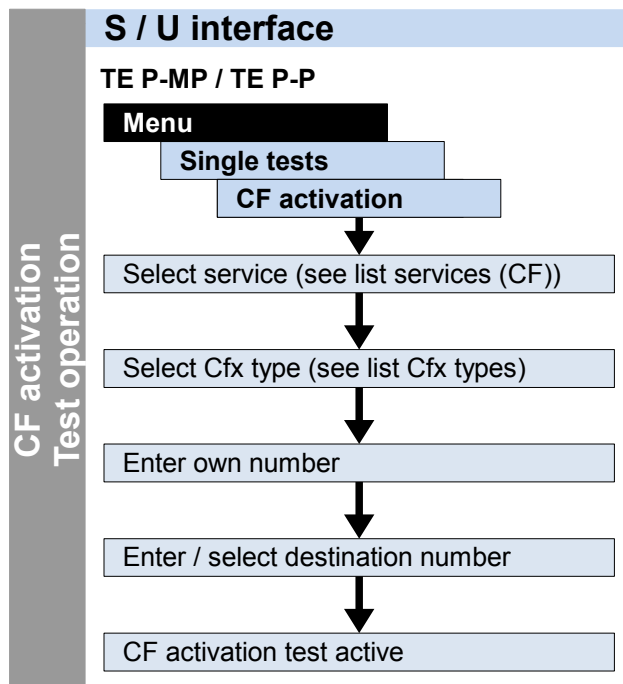

Configuration and operation

CF interrogation, CF activation, CF delete, Phone / connection

Cross references:

Menu	Page
Access	4
Main menu	5
Single tests	5
Test reports	5
Settings	5
Device	5
Profiles	6-7
ISDN	8
POTS	8
Accu servicing	5
Help	5

IP and ATM tests	Page
IP ping	9
HTTP download	
VPI/VCI scan	10
ATM OAM ping	
VoIP	11
MDI analysis	12
Ethernet loop	

Other tests	Page
BERT	13
Supp. Services	
Services	
X.31	14
CF tests	15
Phone / connect.	
Auto. Test	16
Copper test	17

Other	Page
Legend	3
Hotkeys	3
Test leads	18-19

Lists

Services

- speech
- IDU 64 kBit
- 3.1 kHz audio
- 7 kHz audio
- IDU TA
- Telephony ISDN
- Fax G3
- Fax G4
- Mixed Mode
- Teletex
- Videotex
- Telex
- OSI
- Telephony7 kHz
- Videotelephony 1
- Videotelephony 2
- User specified 1
- User specified 2
- User specified 3

Services (CF)

- All
- Spch
- DFU
- A3K1H
- A7kHz
- Tel31
- TTX
- FaxG4
- ViSyB
- ViTel
- FaxG3
- Tel7k

Cfx types

- CFU
- CFB
- CFNR