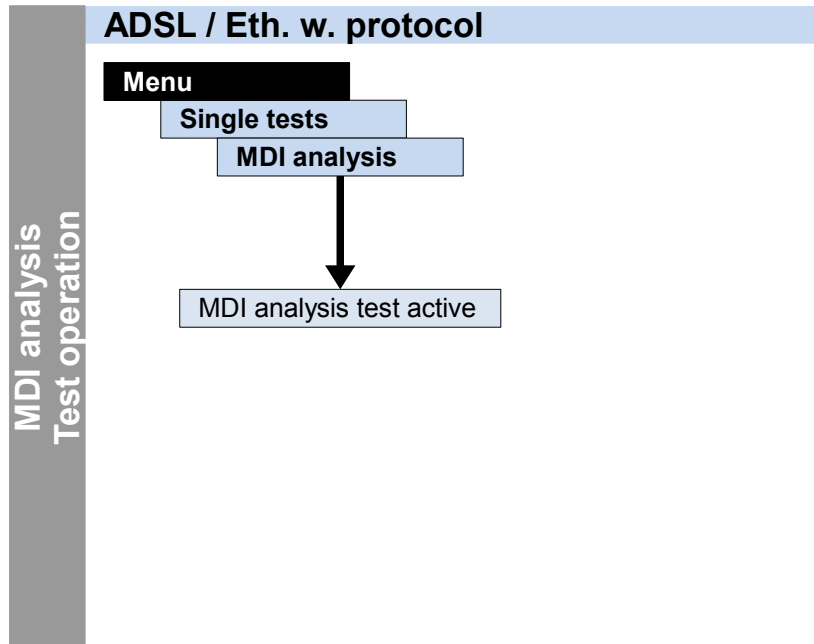

Configuration and operation

MDI analysis, Ethernet loop

Cross references:

Menu	Page
Access	4
Main menu	5
Single tests	5
Test reports	5
Settings	5
Device	5
Profiles	6-7
ISDN	8
POTS	8
Accu servicing	5
Help	5

IP and ATM tests	Page
IP ping	9
HTTP download	
VPI/VCI scan	10
ATM OAM ping	
VoIP	11
MDI analysis	12
Ethernet loop	

Other tests	Page
BERT	
Supp. Services	13
Services	
X.31	14
CF tests	
Phone / connect.	15
Auto. Test	16
Copper test	17

Other	Page
Legend	3
Hotkeys	3
Test leads	18-19