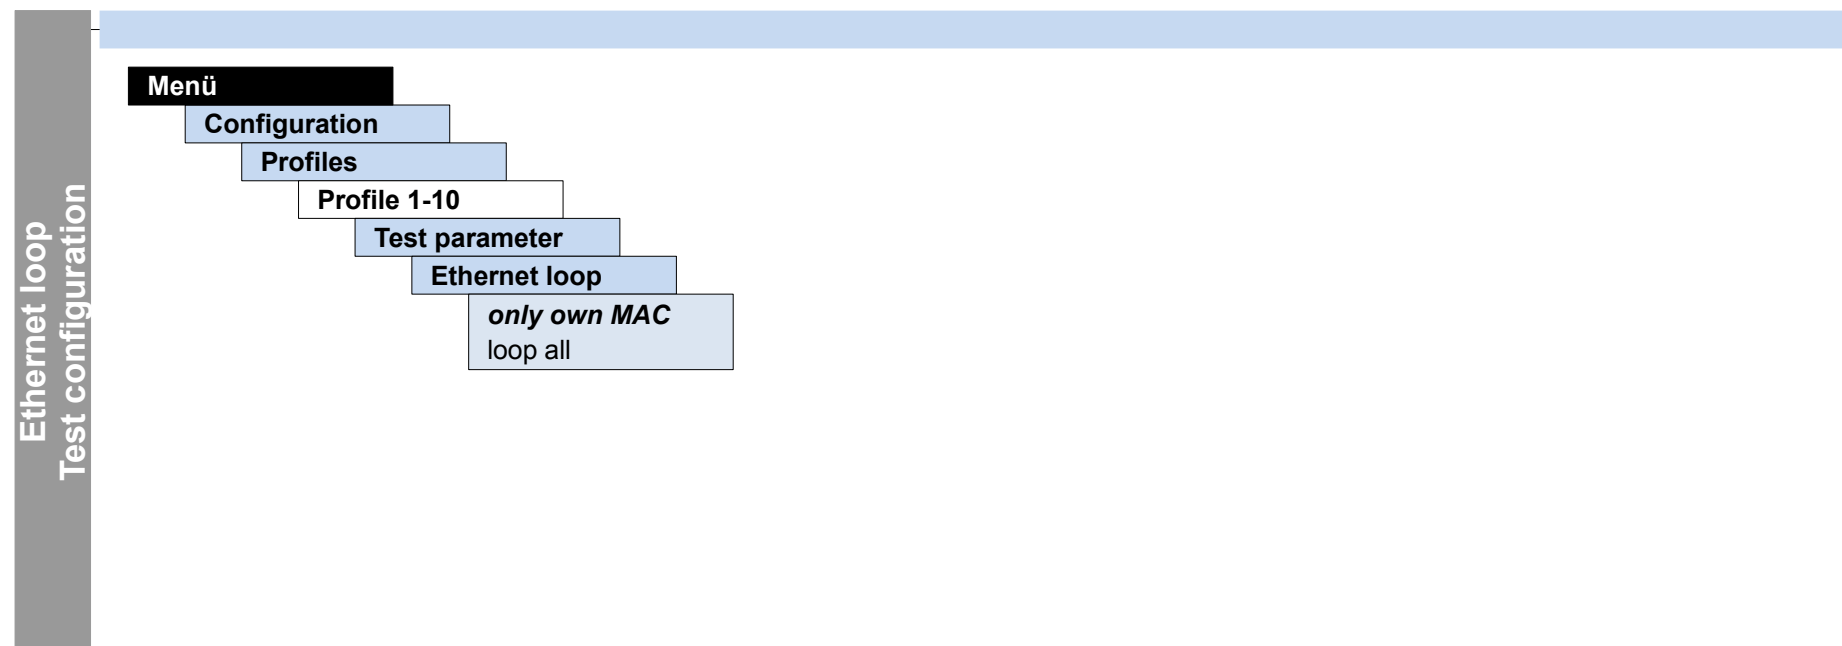

Configuration and operation

MDI analysis, Ethernet loop

Cross references:

Menu	Page
Access	4
Main menu	5
Single tests	5
Test reports	5
Settings	5
Device	5
Profiles	6-7
ISDN	8
POTS	8
Accu servicing	5
Help	5

IP and ATM tests	Page
IP ping	9
HTTP download	
VPI/VCI scan	10
ATM OAM ping	
VoIP	11
MDI analysis	12
Ethernet loop	

Other tests	Page
BERT	
Supp. Services	13
Services	
X.31	14
CF tests	
Phone / connect.	15
Auto. Test	16
Copper test	17

Other	Page
Legend	3
Hotkeys	3
Test leads	18-19