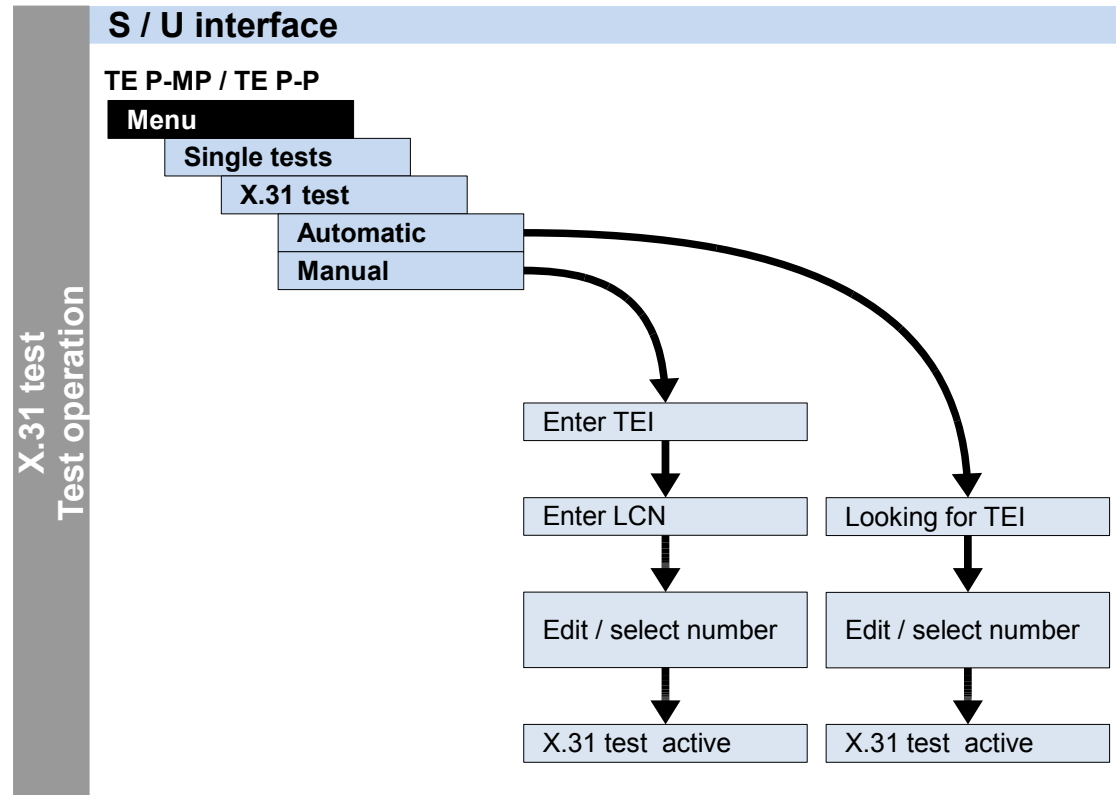

Cross references:

Menu	Page
Access	4
Main menu	5
Single tests	5
Test reports	5
Settings	5
Device	5
Profiles	6-7
ISDN	8
POTS	8
Accu servicing	5
Help	5

IP and ATM tests	Page
IP ping	9
HTTP download	
VPI/VCI scan	10
ATM OAM ping	
VoIP	11
MDI analysis	12
Ethernet loop	

Other tests	Page
BERT	13
Supp. Services	
Services	
X.31	14
CF tests	15
Phone / connect.	
Auto. Test	16
Copper test	17

Other	Page
Legend	3
Hotkeys	3
Test leads	18-19

X.31 test
Test operation