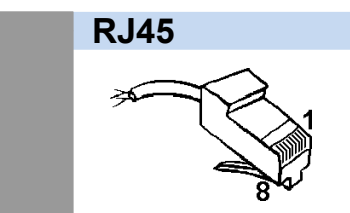

Test leads and pin assignments

ISDN, POTS, Copper test

Cross references:

Menu	Page
Access	4
Main menu	5
Single tests	5
Test reports	5
Settings	5
Device	5
Profiles	6-7
ISDN	8
POTS	8
Accu servicing	5
Help	5

IP and ATM tests	Page
IP ping	9
HTTP download	
VPI/VCI scan	10
ATM OAM ping	
VoIP	11
MDI analysis	12
Ethernet loop	

Other tests	Page
BERT	
Supp. Services	13
Services	
X.31	14
CF tests	
Phone / connect.	15
Auto. Test	16
Copper test	17

Other	Page
Legend	3
Hotkeys	3
Test leads	18-19

U interface / POTS interface

xDSL adapter
(Art.Nr. 000048)

xDSL/POTS/BRI U cable 2 wire
(Art.Nr. 000071)

RJ11	Ban.	RJ45
3	red	7
4	black	8

Ban.	RJ45
red	7
black	8

S interface

BRI S cable
(Art.Nr. 000041)

RJ45	RJ45
3-6	3-6

Copper test

T-R-G-cable
(Art.Nr. 004225)

Ban.	RJ45
yellow	1
red	7
black	8