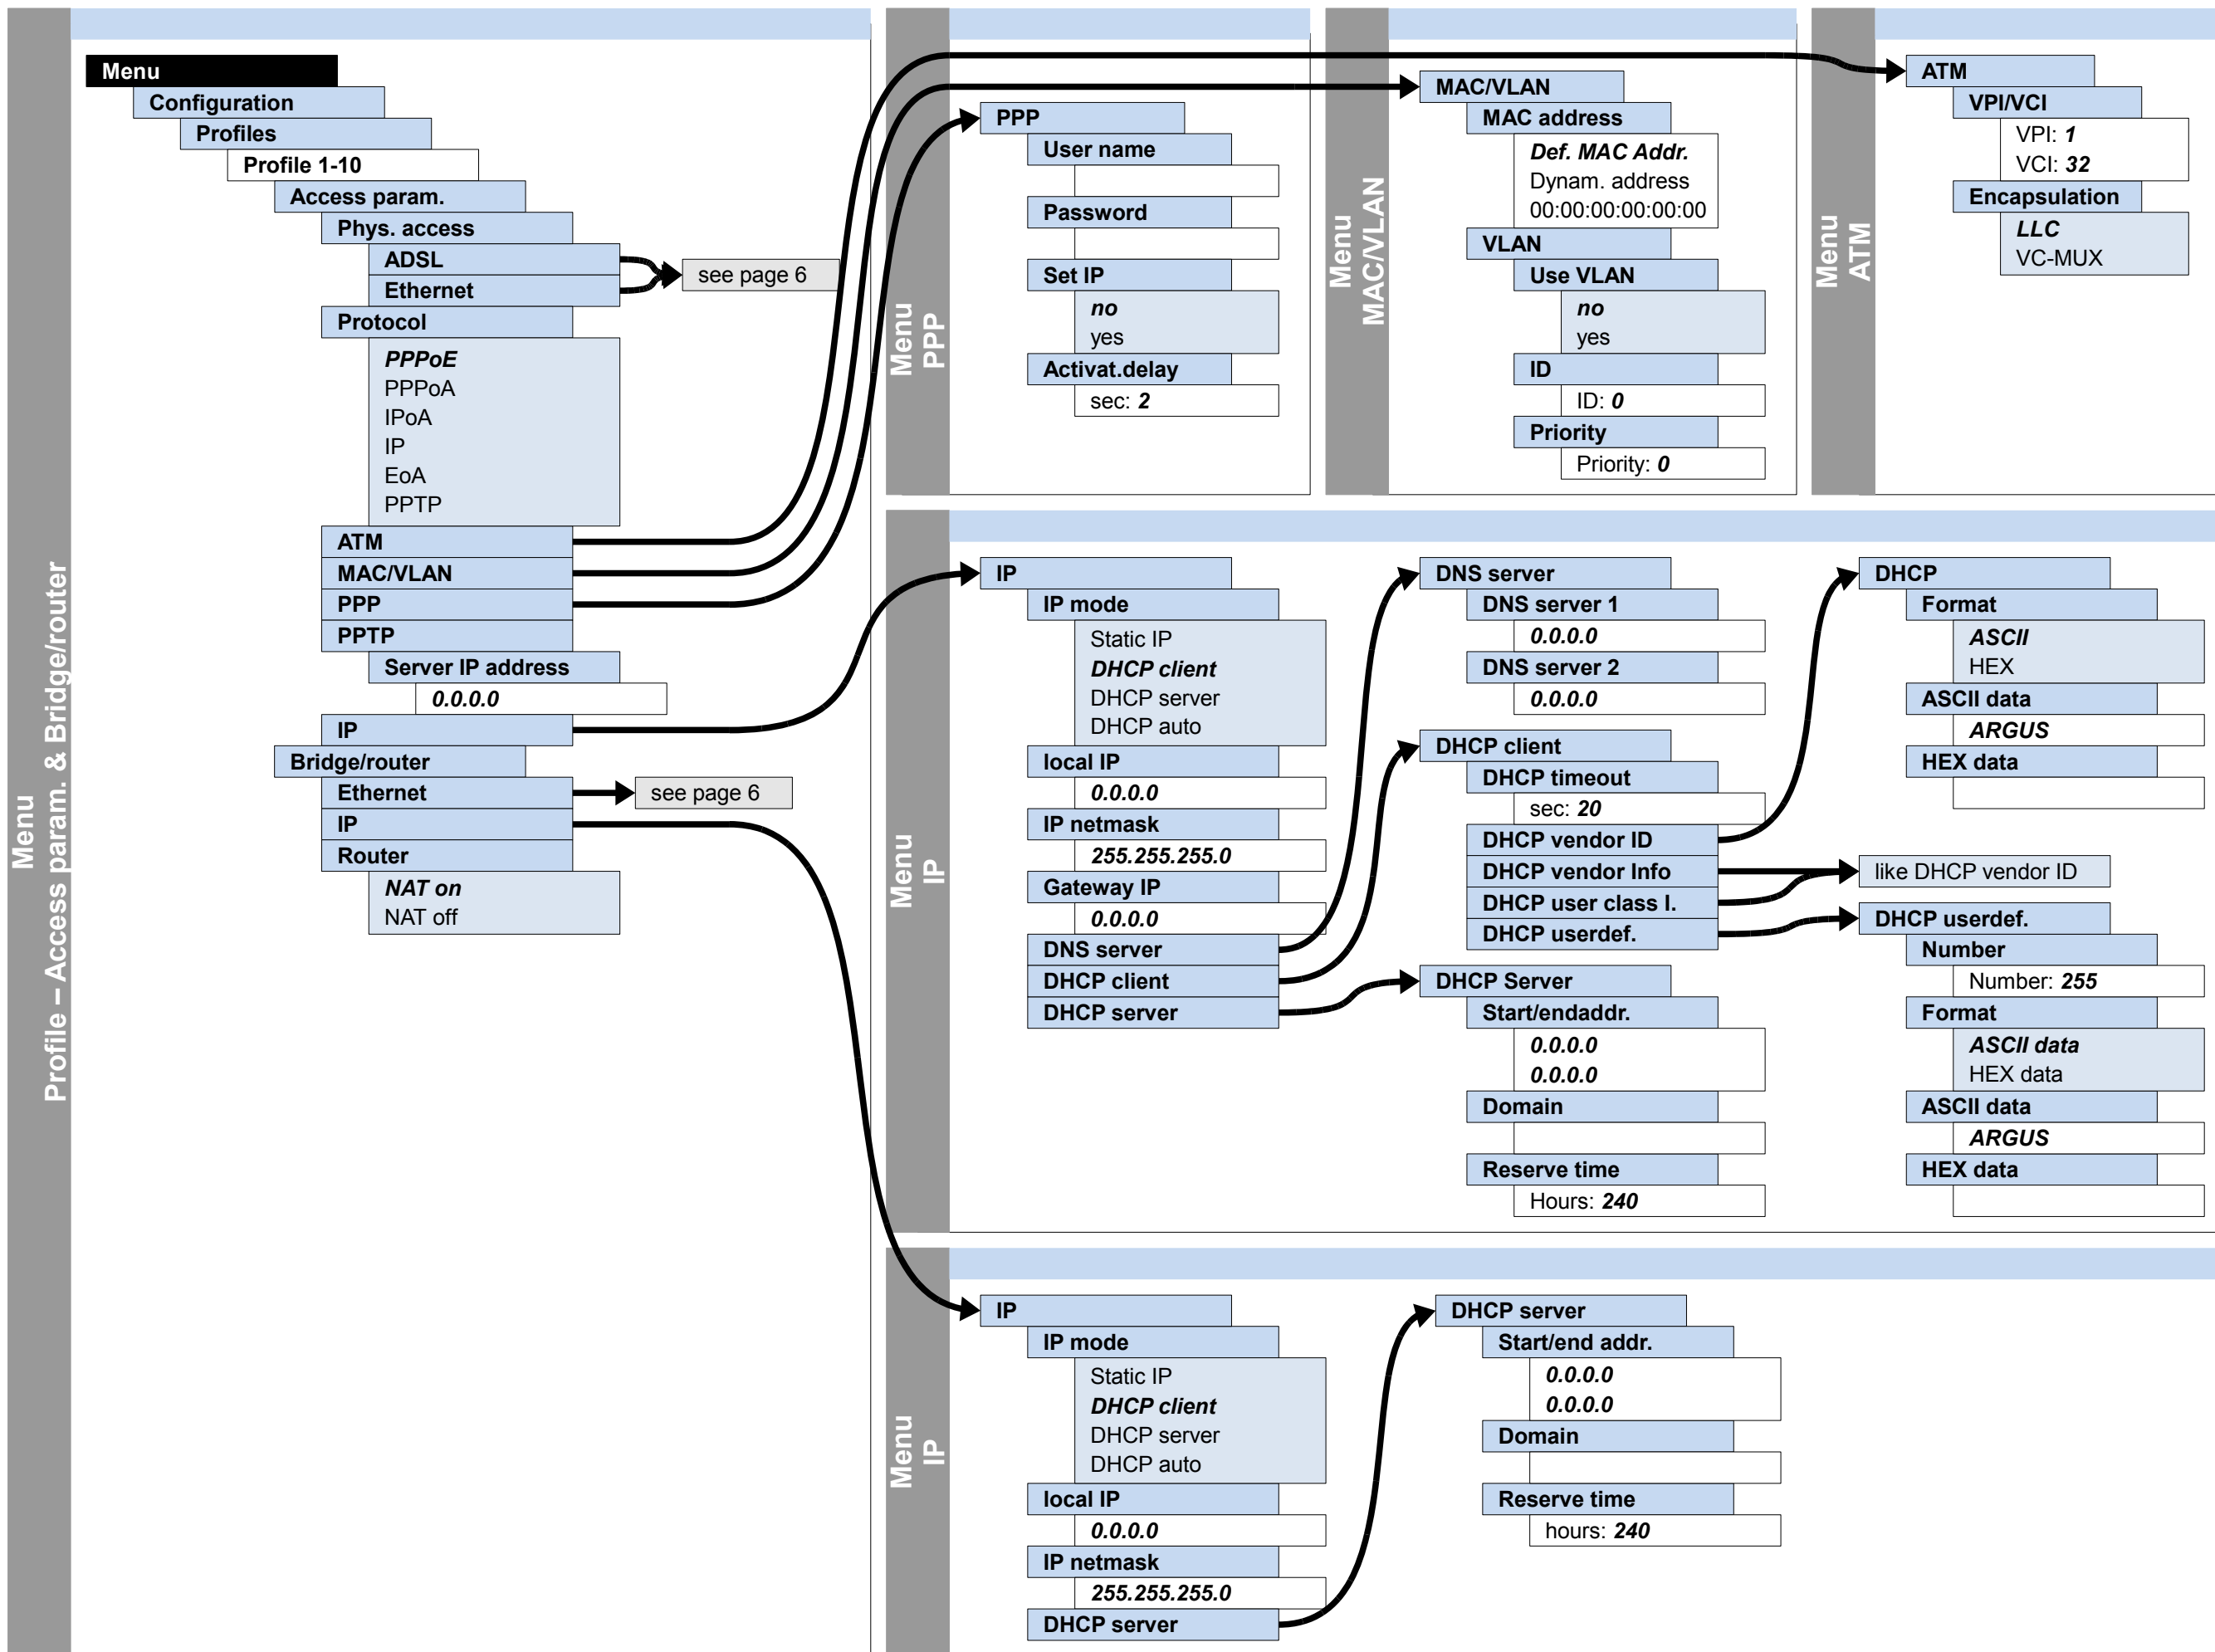

Configuration

Profiles – Access parameters (Protocol, ATM, MAC/VLAN, PPP, PPTP, IP), Bridge/router (IP, Router)

Cross references:

Menu	Page
Access	4
Main menu	5
Single tests	5
Test reports	5
Settings	5
Device	5
Profiles	6-7
ISDN	8
POTS	8
Accu servicing	5
Help	5

IP and ATM tests	Page
IP ping	9
HTTP download	
VPI/VCI scan	10
ATM OAM ping	
VoIP	11
MDI analysis	12
Ethernet loop	

Other tests	Page
BERT	13
Supp. Services	
Services	
X.31	14
CF tests	15
Phone / connect.	
Auto. Test	16
Copper test	17

Other	Page
Legend	3
Hotkeys	3
Test leads	18-19