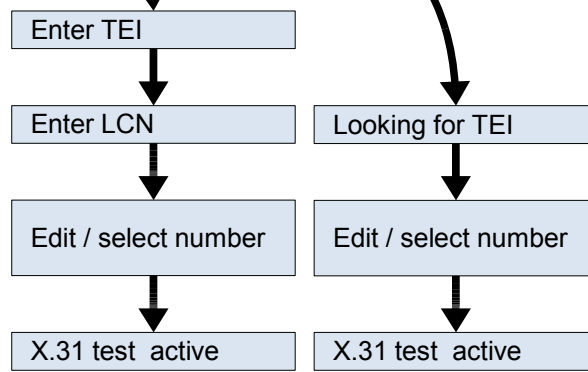

X.31 test
Test configuration