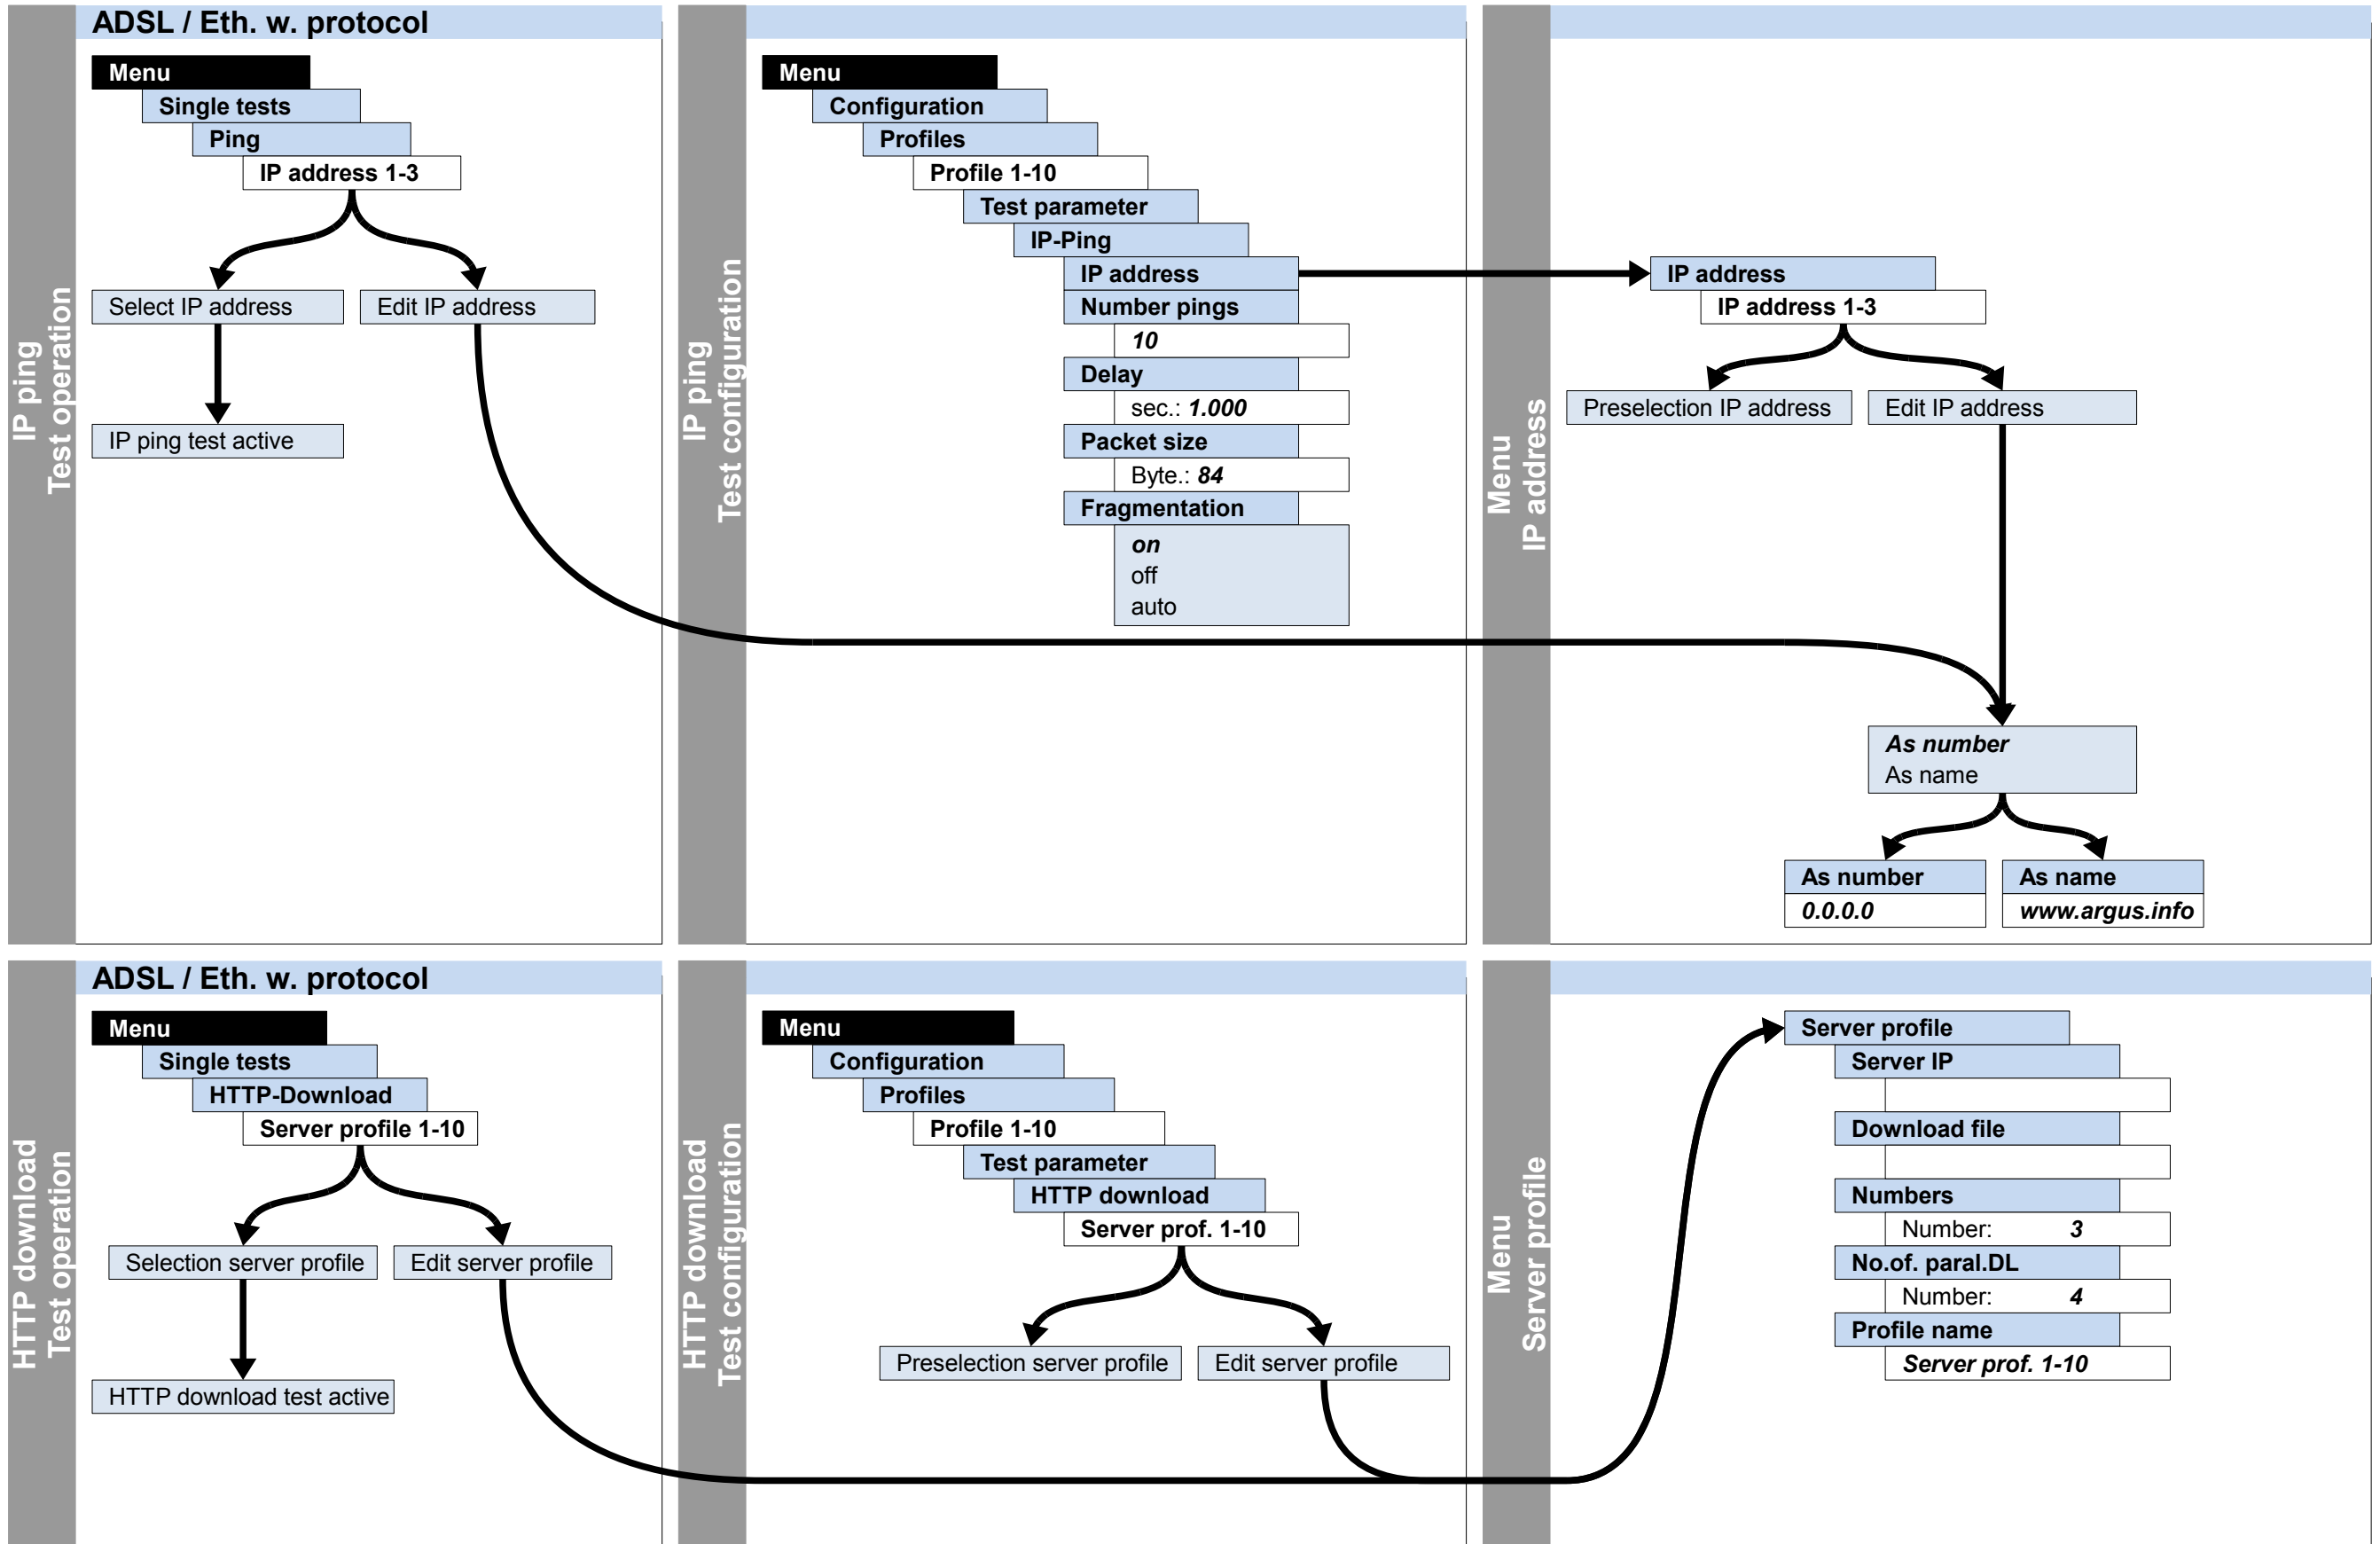

Other	Page
Legend	3
Hotkeys	3
Test leads	18-19

Configuration and operation IP ping, HTTP download

Cross references:

Menu	Page
Access	4
Main menu	5
Single tests	5
Test reports	5
Settings	5
Device	5
Profiles	6-7
ISDN	8
POTS	8
Accu servicing	5
Help	5

Other	Page
Legend	3
Hotkeys	3
Test leads	18-19

Configuration and operation VPI/VCI Scan, ATM OAM ping

Cross references:

Menu	Page
Access	4
Main menu	5
Single tests	5
Test reports	5
Settings	5
Device	5
Profiles	6-7
ISDN	8
POTS	8
Accu servicing	5
Help	5