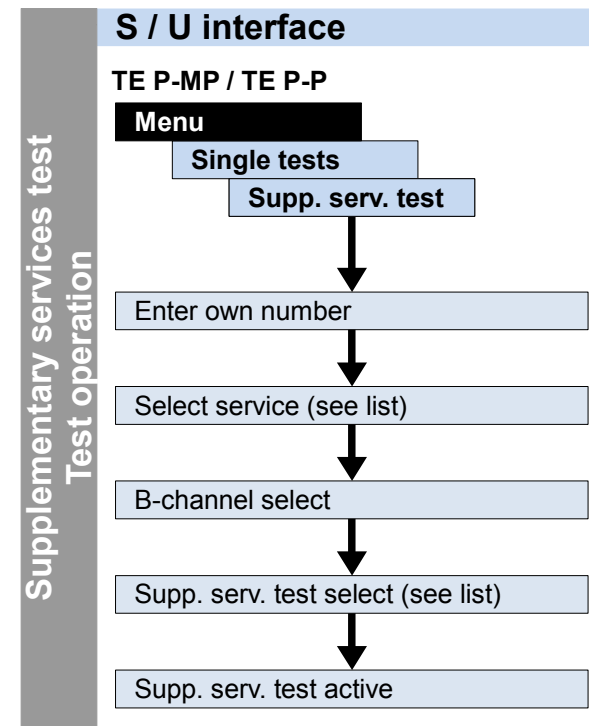

Configuration and operation

BERT (start, wait, loop), supplementary services, services test

Cross references:

Menu	Page
Access	4
Main menu	5
Single tests	5
Test reports	5
Settings	5
Device	5
Profiles	6-7
ISDN	8
POTS	8
Accu servicing	5
Help	5

IP and ATM tests	Page
IP ping	9
HTTP download	9
VPI/VCI scan	10
ATM OAM ping	10
VoIP	11
MDI analysis	12
Ethernet loop	12

Other tests	Page
BERT	13
Supp. Services	13
Services	13
X.31	14
CF tests	15
Phone / connect.	15
Auto. Test	16
Copper test	17

Other	Page
Legend	3
Hotkeys	3
Test leads	18-19

1. **Services**
2. Speech
   - UDI 64 kBit
   - 3.1 kHz audio
   - 7 kHz audio
   - UDI-TA
   - Telephony ISDN
   - Fax G3
   - Fax G4
   - Mixed Mode
   - Teletex
   - Videotex
   - Telex
   - OSI
   - Telephony 7 kHz
   - Videotelephony 1
   - Videotelephony 2
   - User specified 1
   - User specified 2
   - User specified 3

1. **Supp. Services**
2. TP test
   - HOLD test
   - CLIP test
     - CLIP / CLIR
     - COLP/COLR
   - DDI test
   - MSN test
   - CF test
     - CFU
     - CFB
     - CFNR
   - CW test
   - CCBS test
   - CCNR test
   - MCID test
   - 3PTY test
   - ECT test
   - CUG test
   - CD test
   - AOC test
   - SUB test
   - UUS test

BERT Test operation

BERT Test configuration

Supplementary services test Test operation

Service test Test operation

Lists