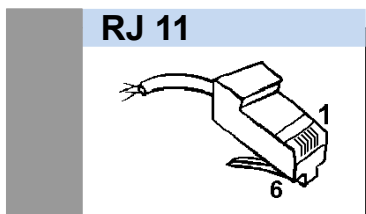

Test leads and pin assignments

ADSL, Ethernet

Cross references:

Menu	Page
Access	4
Main menu	5
Single tests	5
Test reports	5
Settings	5
Device	5
Profiles	6-7
ISDN	8
POTS	8
Accu servicing	5
Help	5

IP and ATM tests	Page
IP ping	9
HTTP download	9
VPI/VCI scan	10
ATM OAM ping	10
VoIP	11
MDI analysis	12
Ethernet loop	12

Other tests	Page
BERT	13
Supp. Services	13
Services	13
X.31	14
CF tests	15
Phone / connect.	15
Auto. Test	16
Copper test	17

Other	Page
Legend	3
Hotkeys	3
Test leads	18-19

ADSL

xDSL adapter
(Art.Nr. 000048)

xDSL/POTS/BRI U cable 2 wire
(Art.Nr. 000071)

xDSL/POTS/BRI U cable 2 wire
(Art.Nr. 000071)

DSL cable
(Art.Nr. 000045)

RJ11	Ban.	RJ45
3	red	7
4	black	8

Ban.	RJ45
red	7
black	8

RJ11	RJ45
3	7
4	8

ADSL – Bridge / Router

RJ45	RJ45
1-8	1-8

Ethernet Patch cable 1:1 (blue)
(Art.Nr. 004466)

Ethernet

Ethernet Patch cable 1:1 (blue)
(Art.Nr. 004466)

RJ45	RJ45
1-8	1-8