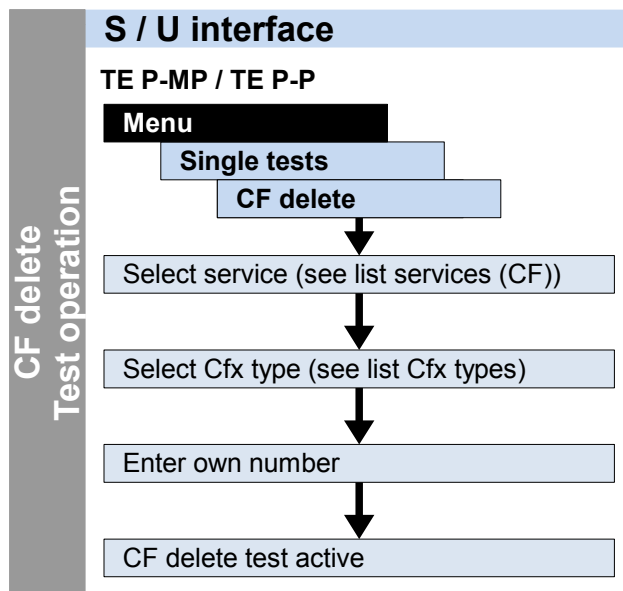

Configuration and operation

CF interrogation, CF activation, CF delete, Phone / connection

Cross references:

Menu	Page
Access	4
Main menu	5
Single tests	5
Test reports	5
Settings	5
Device	5
Profiles	6-7
ISDN	8
POTS	8
Accu servicing	5
Help	5

IP and ATM tests	Page
IP ping	9
HTTP download	
VPI/VCI scan	10
ATM OAM ping	
VoIP	11
MDI analysis	12
Ethernet loop	

Other tests	Page
BERT	13
Supp. Services	
Services	
X.31	14
CF tests	15
Phone / connect.	
Auto. Test	16
Copper test	17

Other	Page
Legend	3
Hotkeys	3
Test leads	18-19

Lists

Services

- speech
- IDU 64 kBit
- 3.1 kHz audio
- 7 kHz audio
- IDU TA
- Telephony ISDN
- Fax G3
- Fax G4
- Mixed Mode
- Teletex
- Videotex
- Telex
- OSI
- Telephony7 kHz
- Videotelephony 1
- Videotelephony 2
- User specified 1
- User specified 2
- User specified 3

Services (CF)

- All
- Spch
- DFU
- A3K1H
- A7kHz
- Tel31
- TTX
- FaxG4
- ViSyB
- ViTel
- FaxG3
- Tel7k

Cfx types

- CFU
- CFB
- CFNR