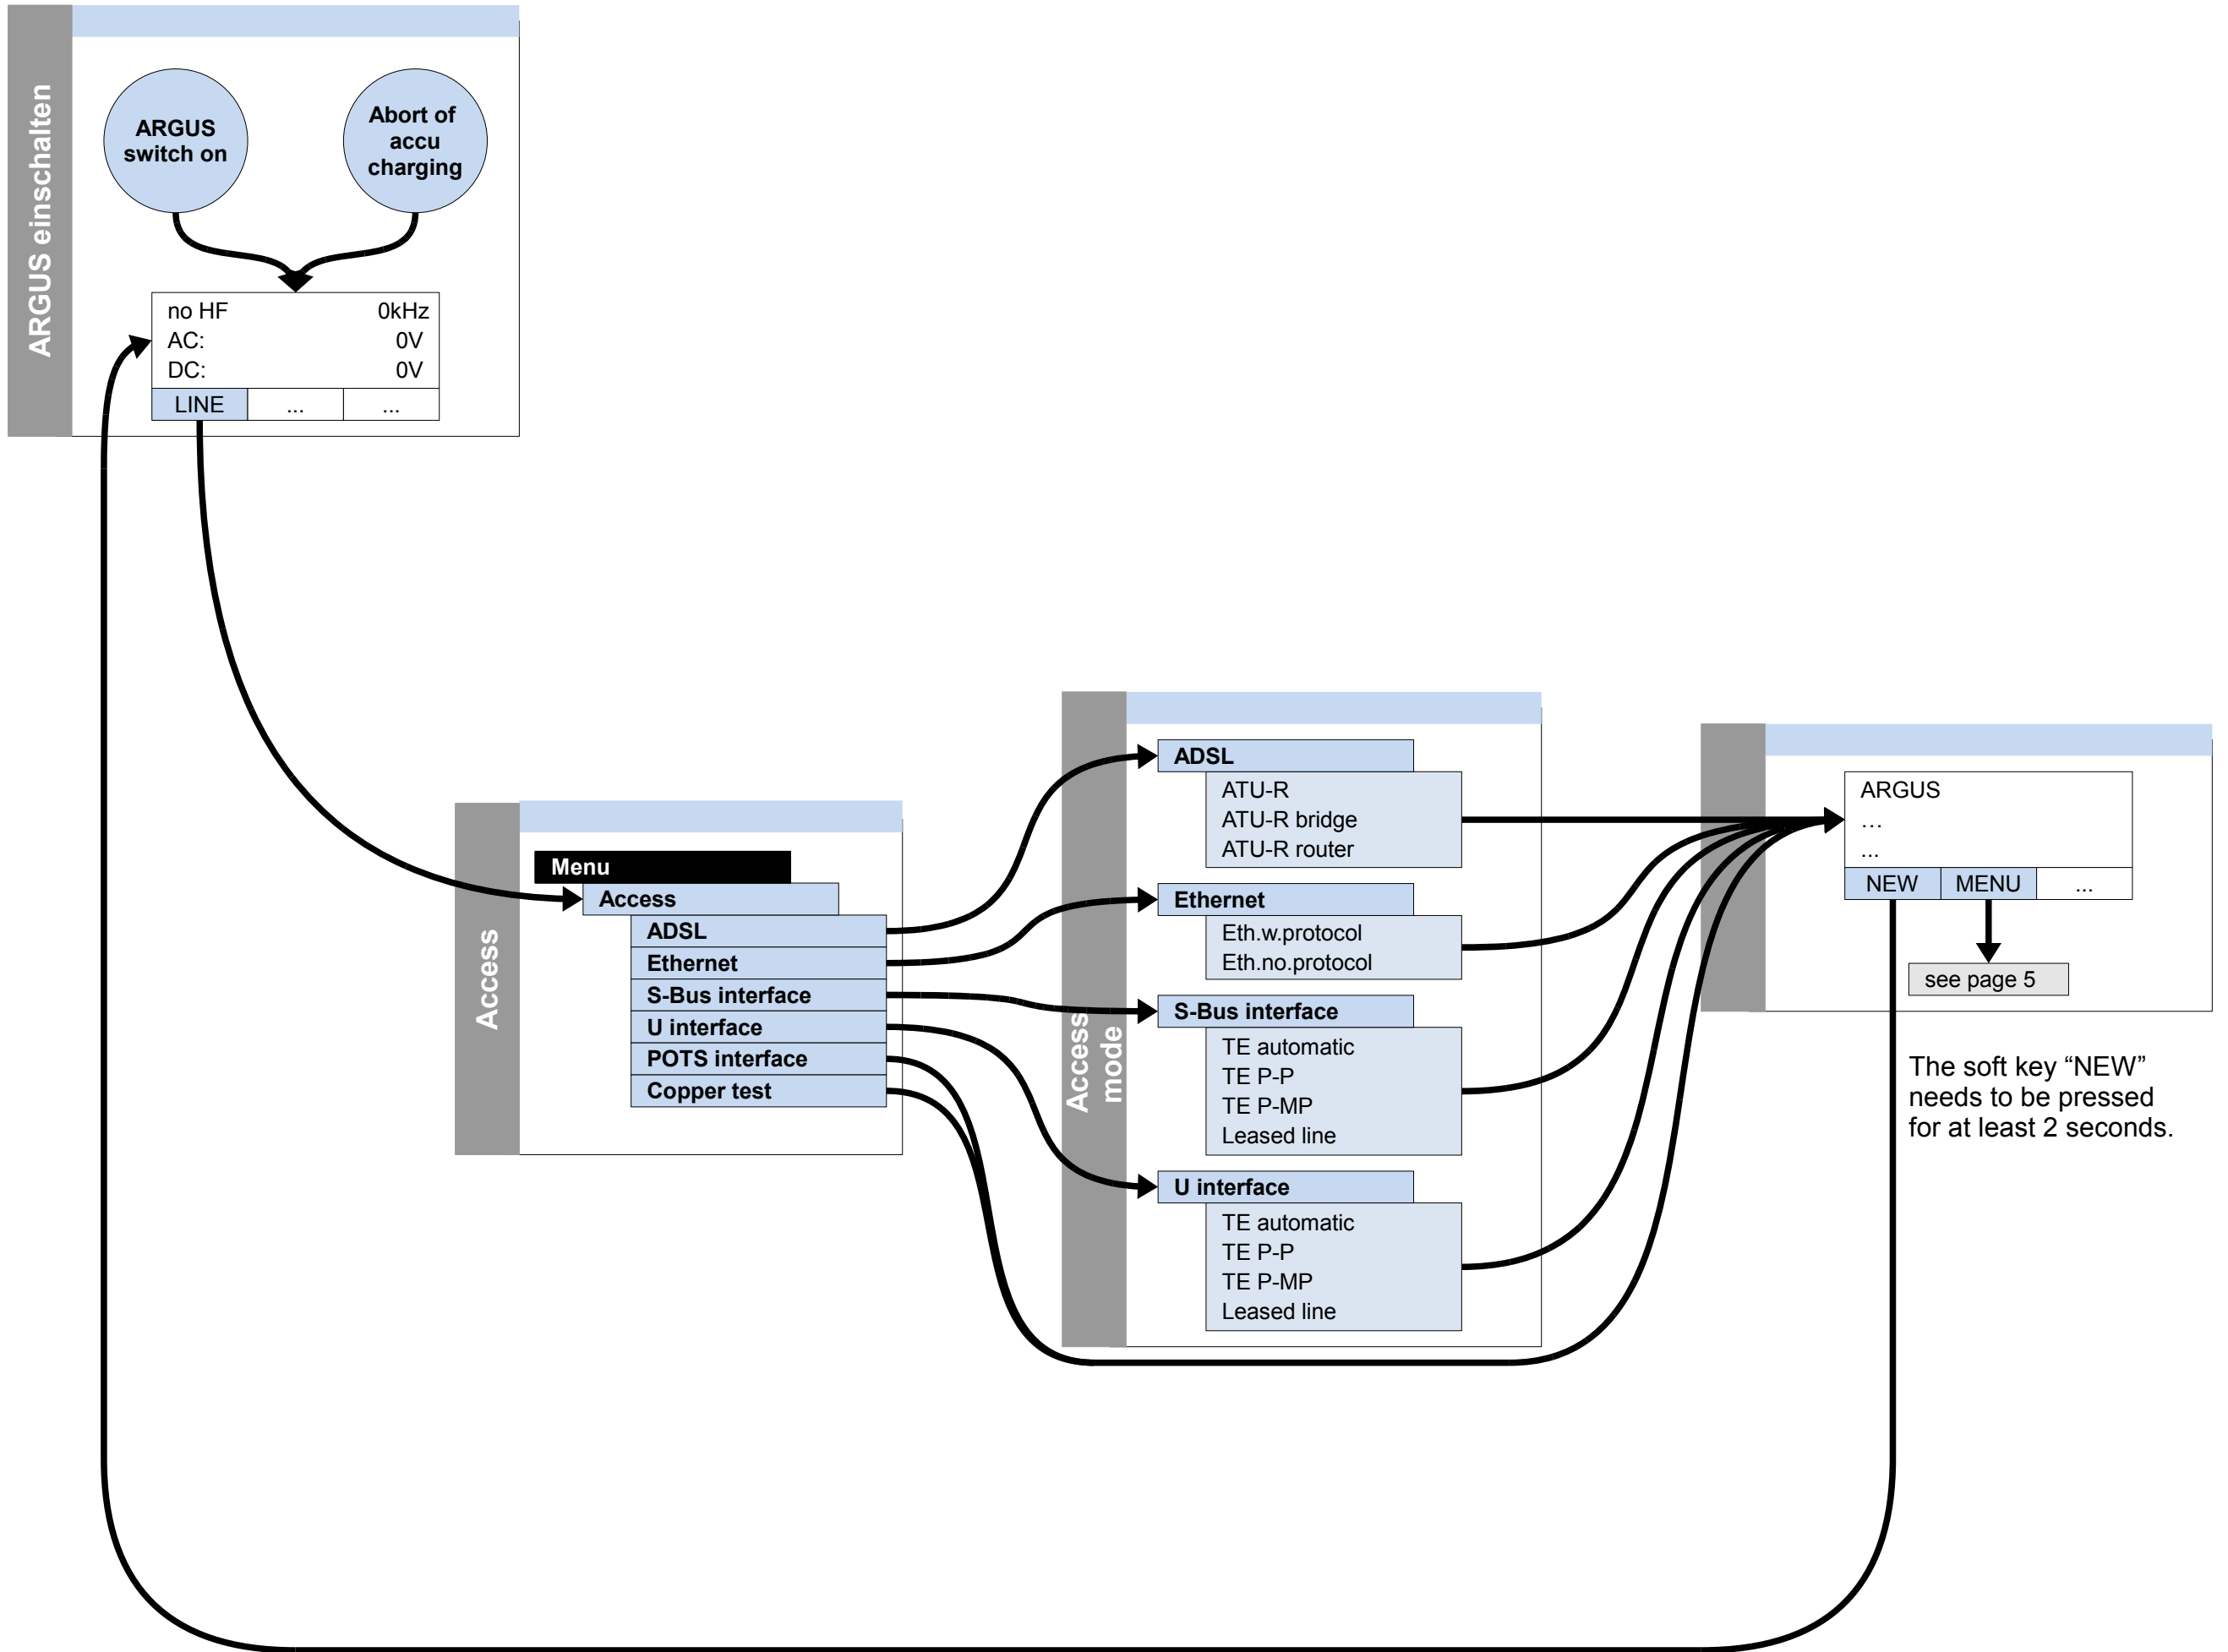

Switch on and access menu

Cross references:

Menu	Page
Access	4
Main menu	5
Single tests	5
Test reports	5
Settings	5
Device	5
Profiles	6-7
ISDN	8
POTS	8
Accu servicing	5
Help	5

IP and ATM tests	Page
IP ping	9
HTTP download	9
VPI/VCI scan	10
ATM OAM ping	10
VoIP	11
MDI analysis	12
Ethernet loop	12

Other tests	Page
BERT	13
Supp. Services	13
Services	13
X.31	14
CF tests	15
Phone / connect.	15
Auto. Test	16
Copper test	17

Other	Page
Legend	3
Hotkeys	3
Test leads	18-19

The soft key "NEW" needs to be pressed for at least 2 seconds.