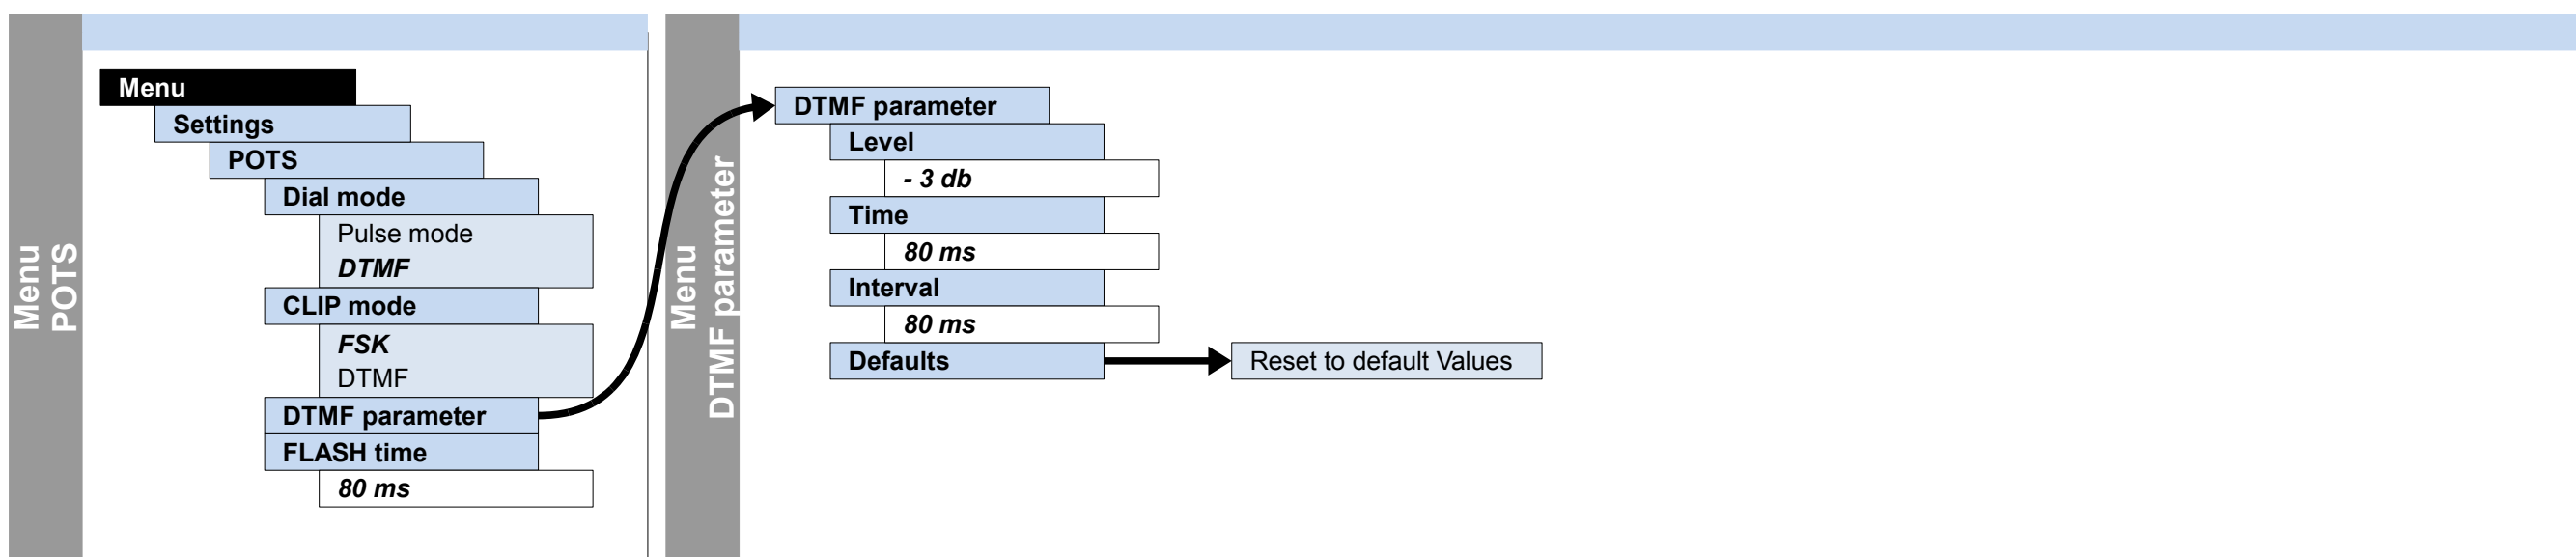

Settings ISDN, POTS

Cross references:

Menu	Page
Access	4
Main menu	5
Single tests	5
Test reports	5
Settings	5
Device	5
Profiles	6-7
ISDN	8
POTS	8
Accu servicing	5
Help	5

IP and ATM tests	Page
IP ping	9
HTTP download	
VPI/VCI scan	10
ATM OAM ping	
VoIP	11
MDI analysis	12
Ethernet loop	

Other tests	Page
BERT	13
Supp. Services	
Services	
X.31	14
CF tests	15
Phone / connect.	
Auto. Test	16
Copper test	17

Other	Page
Legend	3
Hotkeys	3
Test leads	18-19