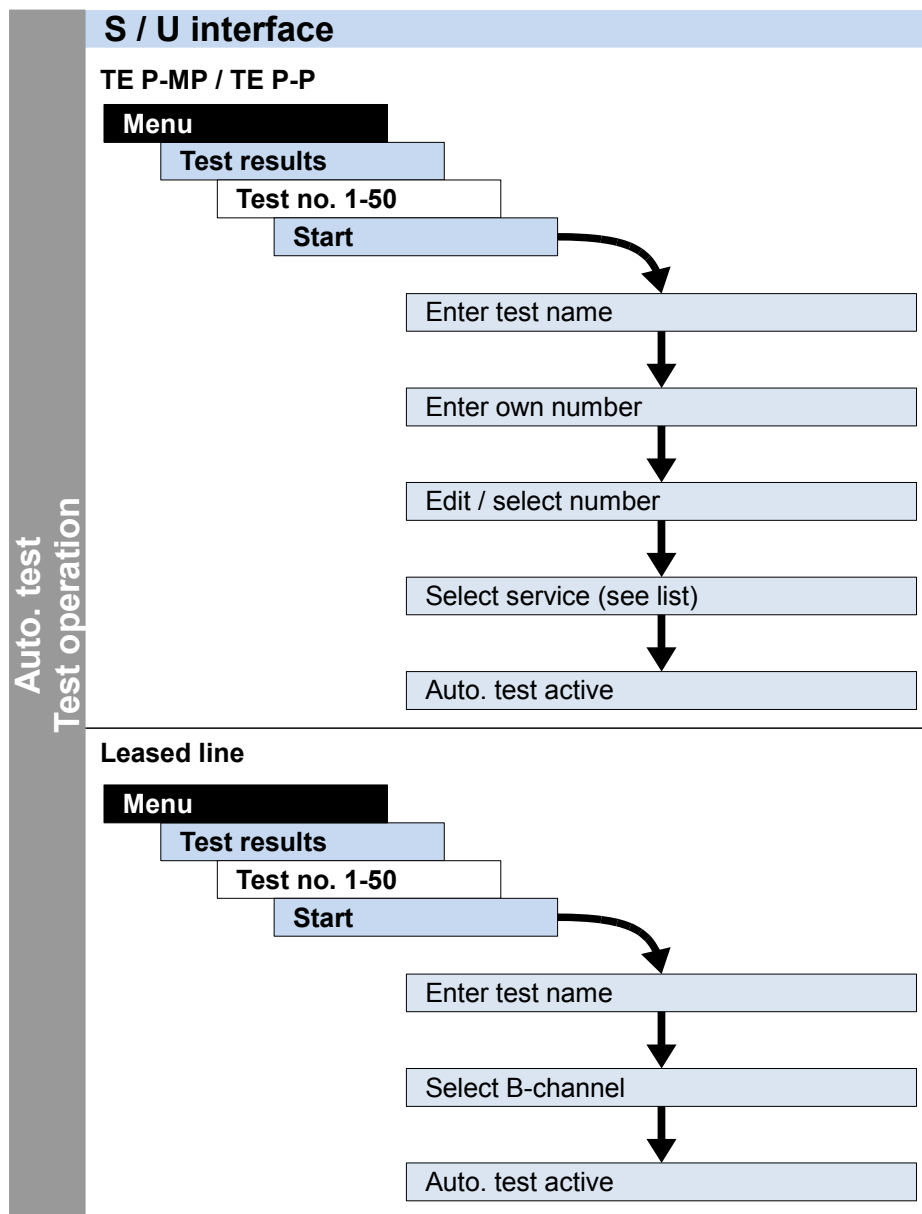

Cross references:

Menu	Page
Access	4
Main menu	5
Single tests	5
Test reports	5
Settings	5
Device	5
Profiles	6-7
ISDN	8
POTS	8
Accu servicing	5
Help	5

IP and ATM tests	Page
IP ping	9
HTTP download	
VPI/VCI scan	10
ATM OAM ping	
VoIP	11
MDI analysis	12
Ethernet loop	

Other tests	Page
BERT	13
Supp. Services	
Services	
X.31	14
CF tests	15
Phone / connect.	
Auto. Test	16
Copper test	17

Other	Page
Legend	3
Hotkeys	3
Test leads	18-19

List	Services
	Speech
	IDU 64 kBit
	3.1 kHz audio
	7 kHz audio
	IDU TA
	Telephony ISDN
	Fax G3
	Fax G4
	Mixed Mode
	Teletex
	Videotex
	Telex
OSI	
Telephony 7 kHz	
Videotelephony 1	
Videotelephony 2	
User specified 1	
User specified 2	
User specified 3