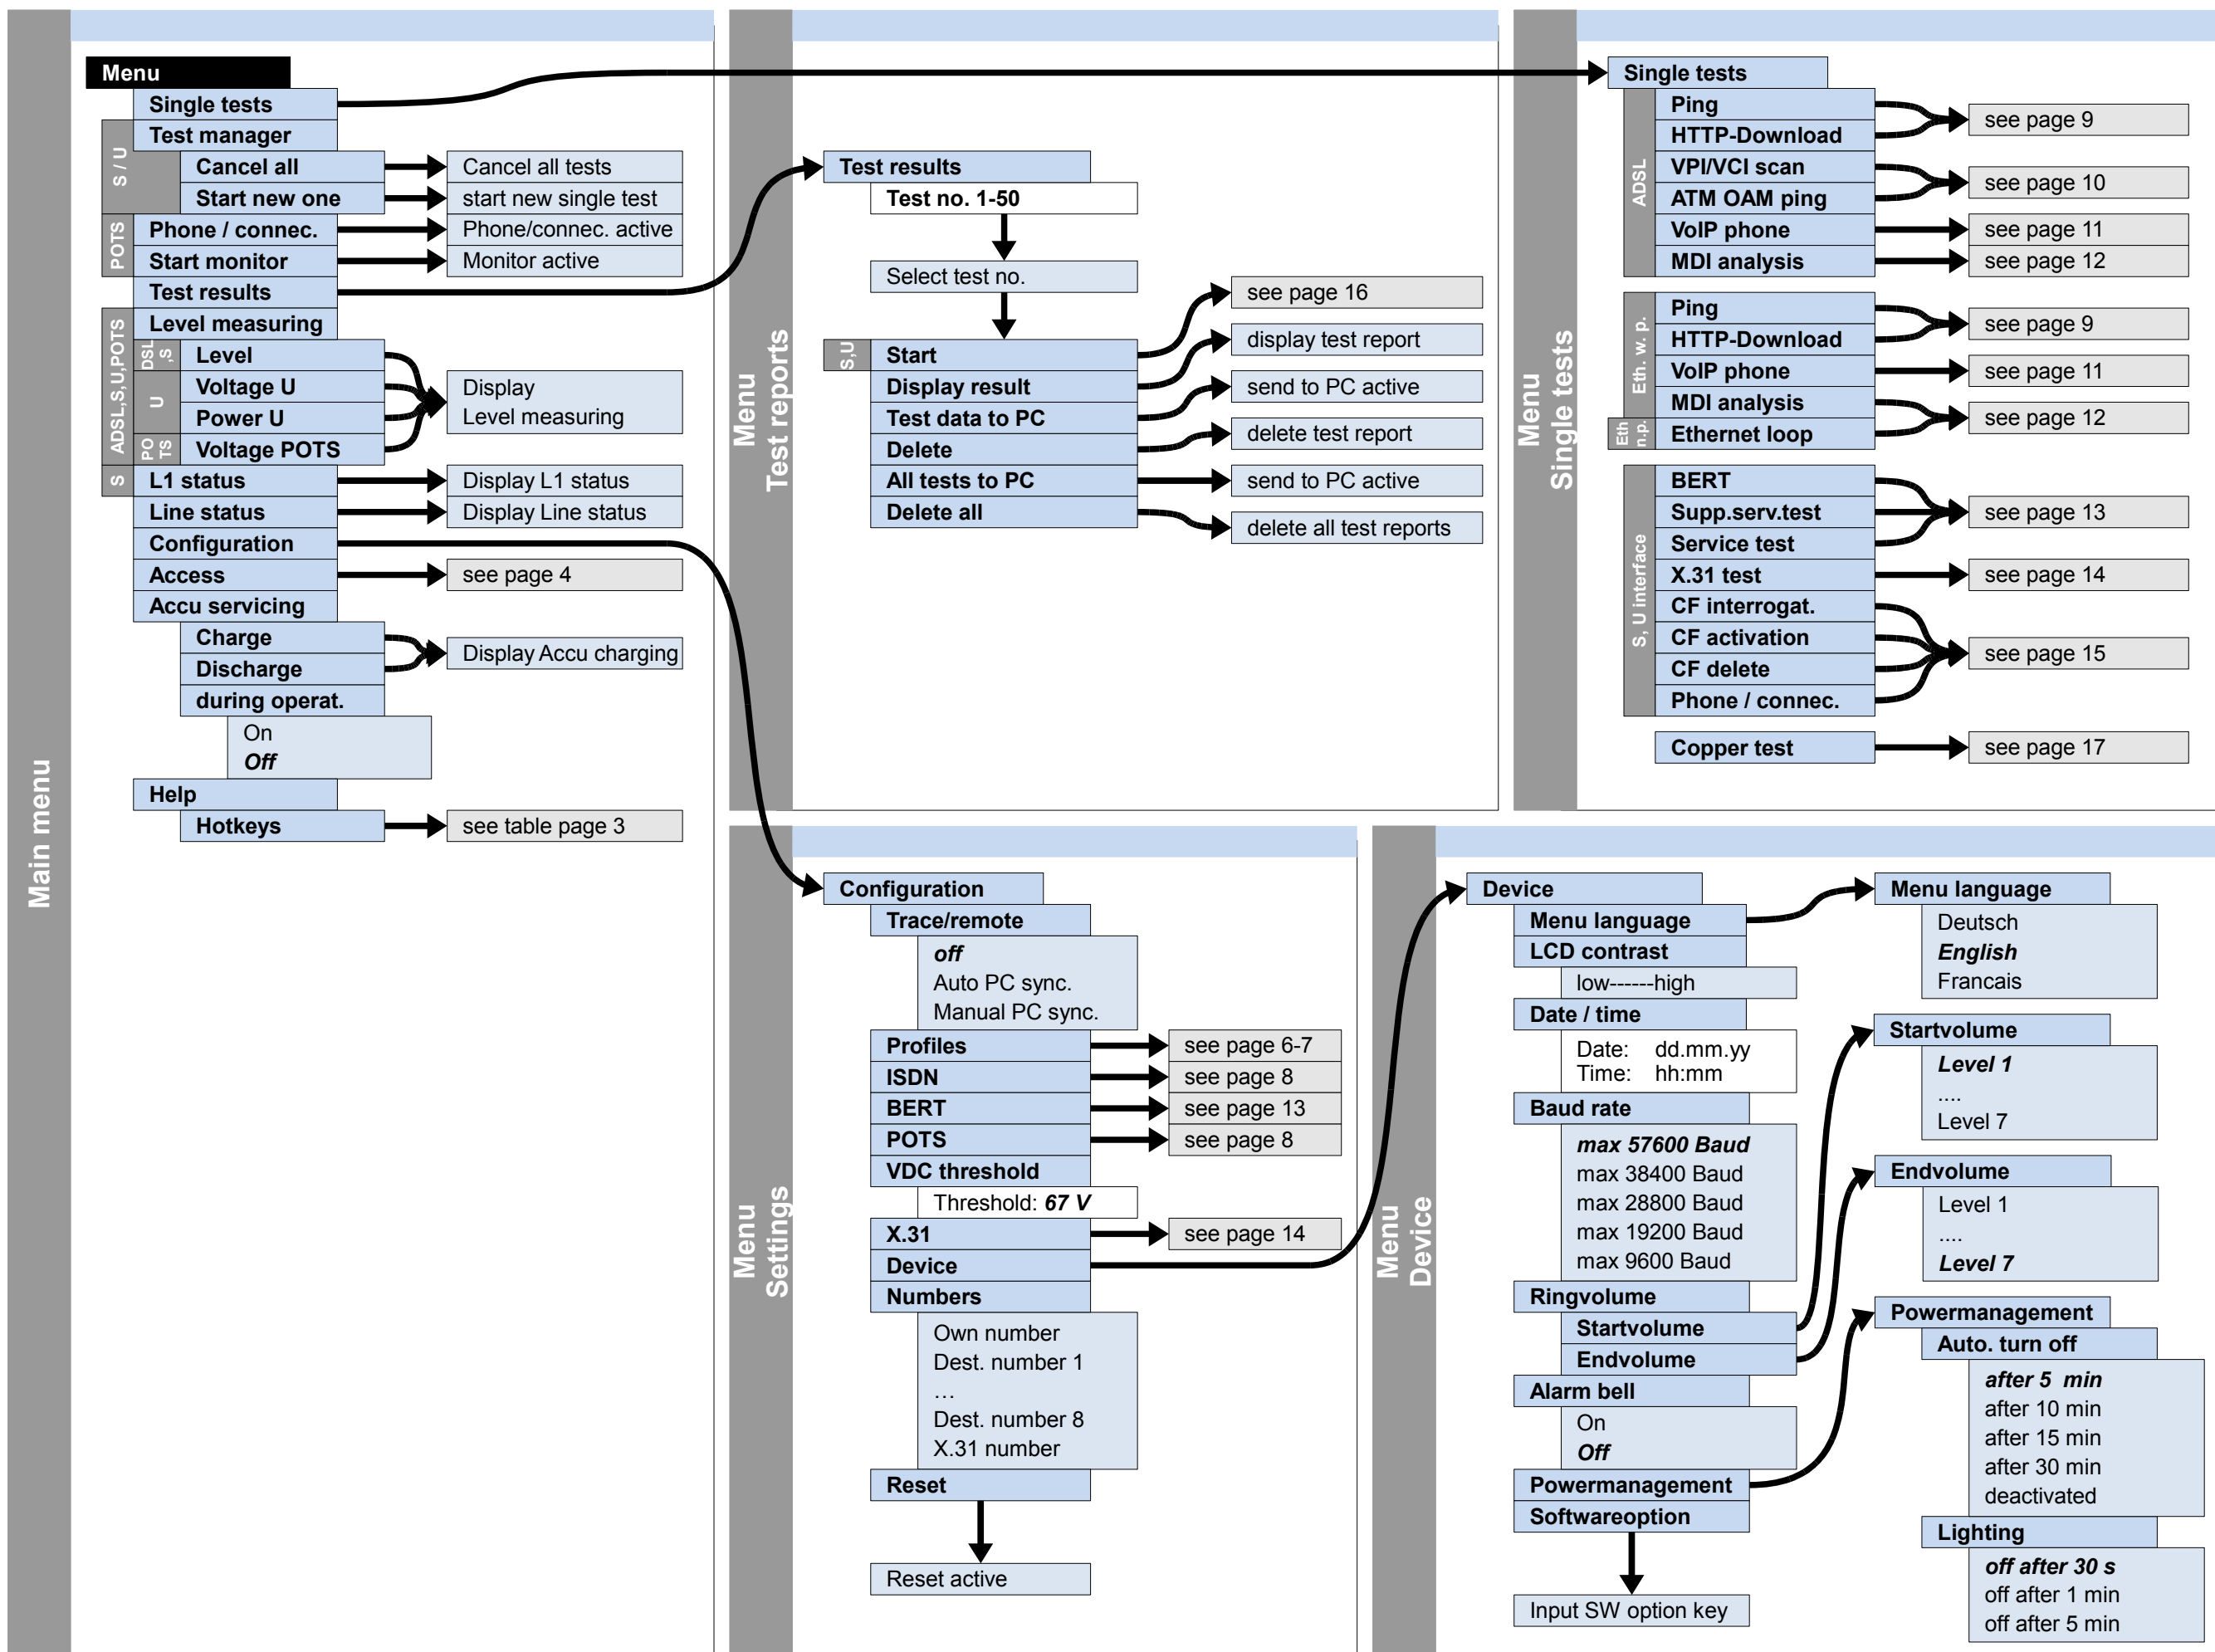

Cross references:

Menu	Page
Access	4
Main menu	5
Single tests	5
Test reports	5
Settings	5
Device	5
Profiles	6-7
ISDN	8
POTS	8
Accu servicing	5
Help	5

IP and ATM tests	Page
IP ping	9
HTTP download	9
VPI/VCI scan	10
ATM OAM ping	10
VoIP	11
MDI analysis	12
Ethernet loop	12

Other tests	Page
BERT	13
Supp. Services	13
Services	13
X.31	14
CF tests	15
Phone / connect.	15
Auto. Test	16
Copper test	17

Other	Page
Legend	3
Hotkeys	3
Test leads	18-19