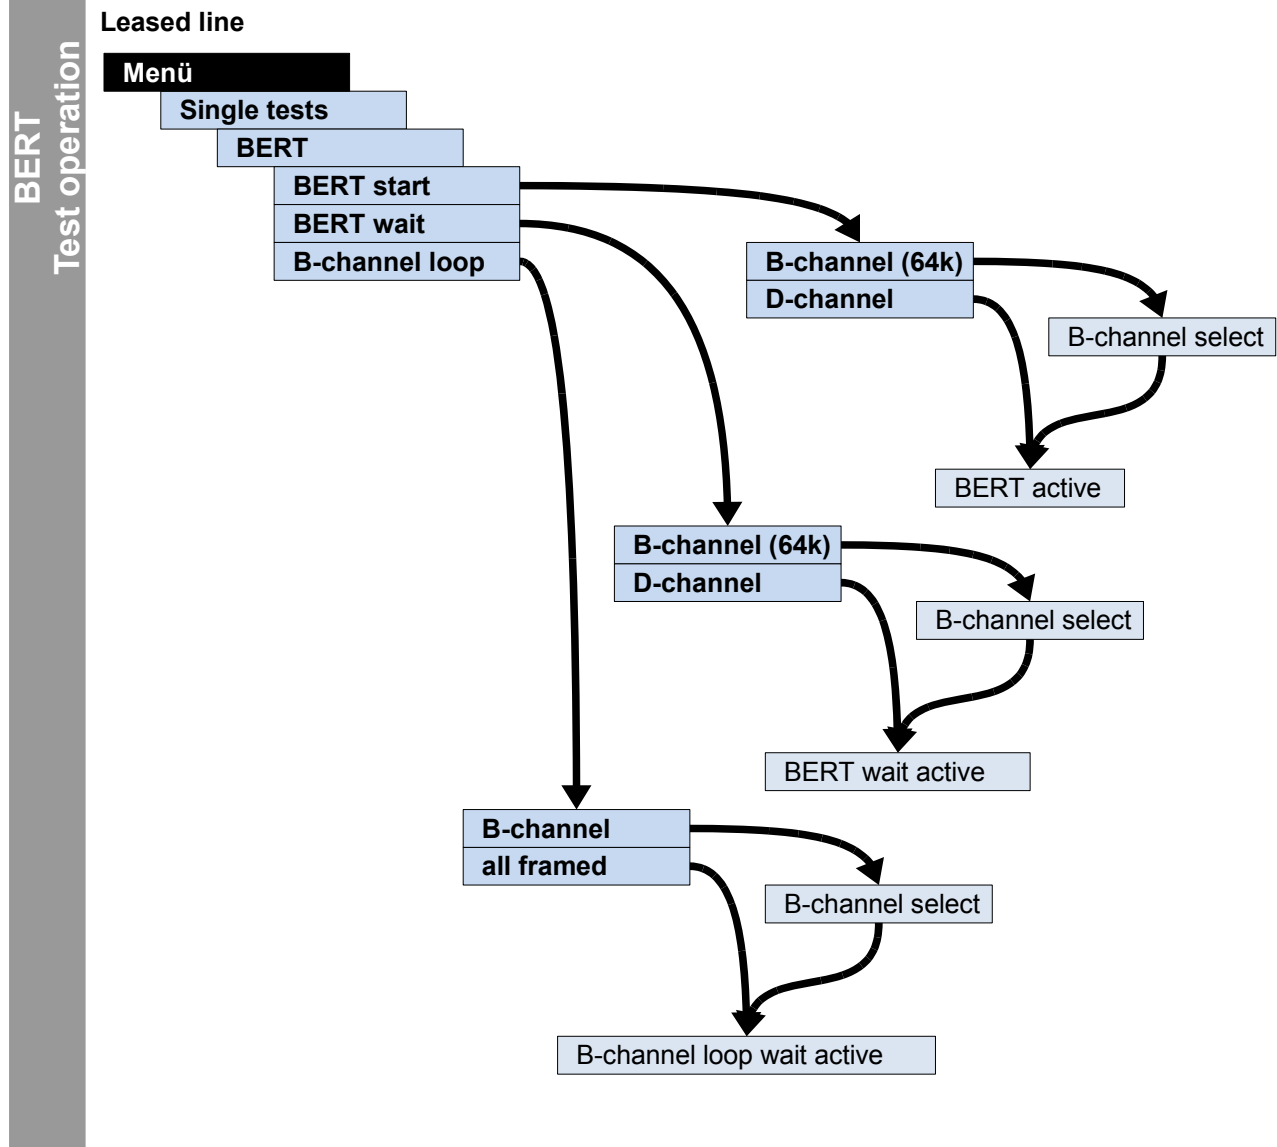

Configuration and operation

BERT (start, wait, loop), supplementary services, services test

Cross references:

Menu	Page
Access	4
Main menu	5
Single tests	5
Test reports	5
Settings	5
Device	5
Profiles	6-7
ISDN	8
POTS	8
Accu servicing	5
Help	5

IP and ATM tests	Page
IP ping	9
HTTP download	9
VPI/VCI scan	10
ATM OAM ping	10
VoIP	11
MDI analysis	12
Ethernet loop	12

Other tests	Page
BERT	13
Supp. Services	13
Services	13
X.31	14
CF tests	15
Phone / connect.	15
Auto. Test	16
Copper test	17

Other	Page
Legend	3
Hotkeys	3
Test leads	18-19

1. **Services**
2. Speech
   - UDI 64 kBit
   - 3.1 kHz audio
   - 7 kHz audio
   - UDI-TA
   - Telephony ISDN
   - Fax G3
   - Fax G4
   - Mixed Mode
   - Teletex
   - Videotex
   - Telex
   - OSI
   - Telephony 7 kHz
   - Videotelephony 1
   - Videotelephony 2
   - User specified 1
   - User specified 2
   - User specified 3

1. **Supp. Services**
2. TP test
   - HOLD test
   - CLIP test
     - CLIP / CLIR
     - COLP/COLR
   - DDI test
   - MSN test
   - CF test
     - CFU
     - CFB
     - CFNR
   - CW test
   - CCBS test
   - CCNR test
   - MCID test
   - 3PTY test
   - ECT test
   - CUG test
   - CD test
   - AOC test
   - SUB test
   - UUS test

BERT Test operation

BERT Test configuration

Supplementary services test Test operation

Service test Test operation

Lists