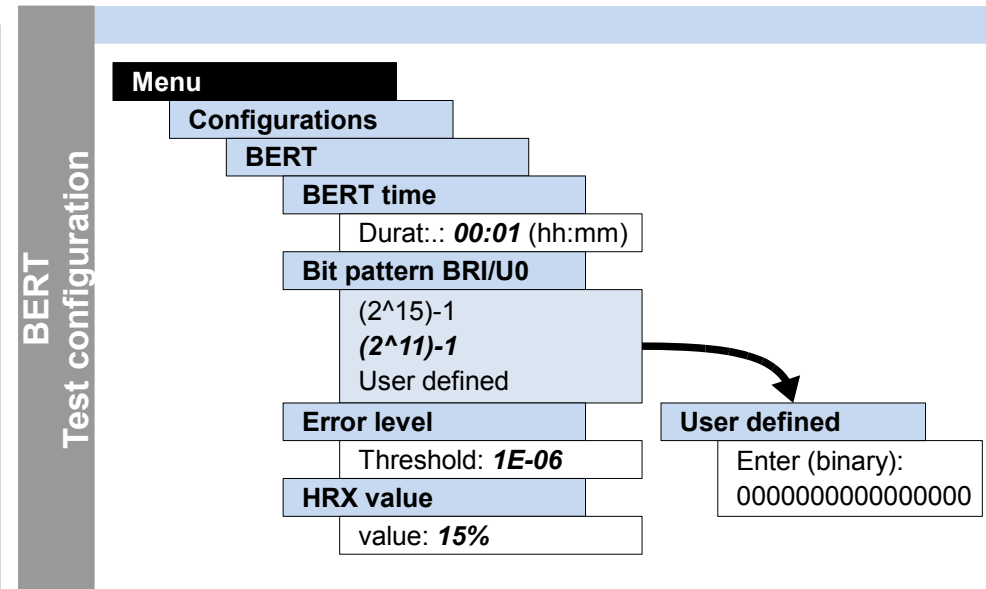

Configuration and operation

BERT (start, wait, loop), supplementary services, services test

Cross references:

Menu	Page
Access	4
Main menu	5
Single tests	5
Test reports	5
Settings	5
Device	5
Profiles	6-7
ISDN	8
POTS	8
Accu servicing	5
Help	5

IP and ATM tests	Page
IP ping	9
HTTP download	9
VPI/VCI scan	10
ATM OAM ping	10
VoIP	11
MDI analysis	12
Ethernet loop	12

Other tests	Page
BERT	13
Supp. Services	13
Services	13
X.31	14
CF tests	15
Phone / connect.	15
Auto. Test	16
Copper test	17

Other	Page
Legend	3
Hotkeys	3
Test leads	18-19

1. **Services**
2. Speech
   - UDI 64 kBit
   - 3.1 kHz audio
   - 7 kHz audio
   - UDI-TA
   - Telephony ISDN
   - Fax G3
   - Fax G4
   - Mixed Mode
   - Teletex
   - Videotex
   - Telex
   - OSI
   - Telephony 7 kHz
   - Videotelephony 1
   - Videotelephony 2
   - User specified 1
   - User specified 2
   - User specified 3

1. **Supp. Services**
2. TP test
   - HOLD test
   - CLIP test
     - CLIP / CLIR
     - COLP/COLR
   - DDI test
   - MSN test
   - CF test
     - CFU
     - CFB
     - CFNR
   - CW test
   - CCBS test
   - CCNR test
   - MCID test
   - 3PTY test
   - ECT test
   - CUG test
   - CD test
   - AOC test
   - SUB test
   - UUS test

BERT Test operation

BERT Test configuration

Supplementary services test Test operation

Service test Test operation

Lists