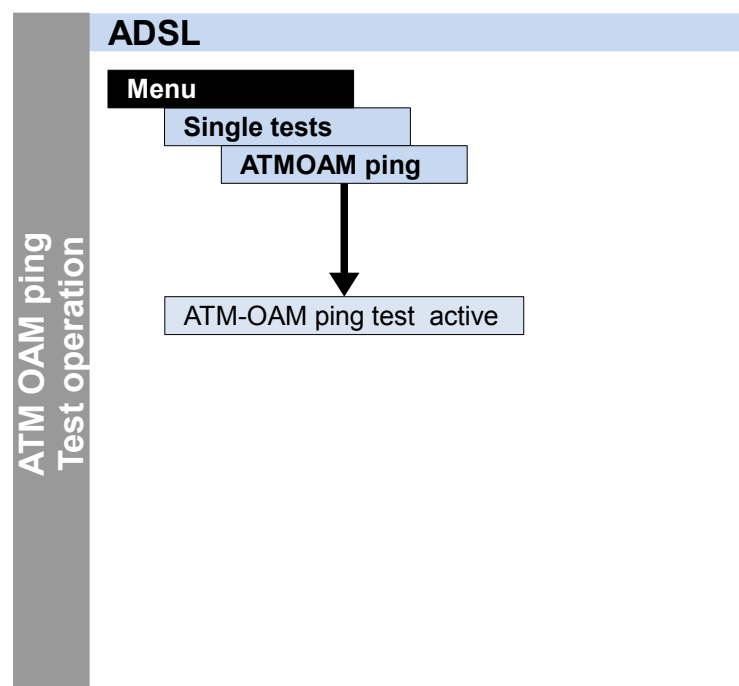

Configuration and operation VPI/VCI Scan, ATM OAM ping

Cross references:

Menu	Page
Access	4
Main menu	5
Single tests	5
Test reports	5
Settings	5
Device	5
Profiles	6-7
ISDN	8
POTS	8
Accu servicing	5
Help	5

IP and ATM tests	Page
IP ping	9
HTTP download	
VPI/VCI scan	10
ATM OAM ping	
VoIP	11
MDI analysis	12
Ethernet loop	

Other tests	Page
BERT	13
Supp. Services	
Services	
X.31	14
CF tests	15
Phone / connect.	
Auto. Test	16
Copper test	17

Other	Page
Legend	3
Hotkeys	3
Test leads	18-19