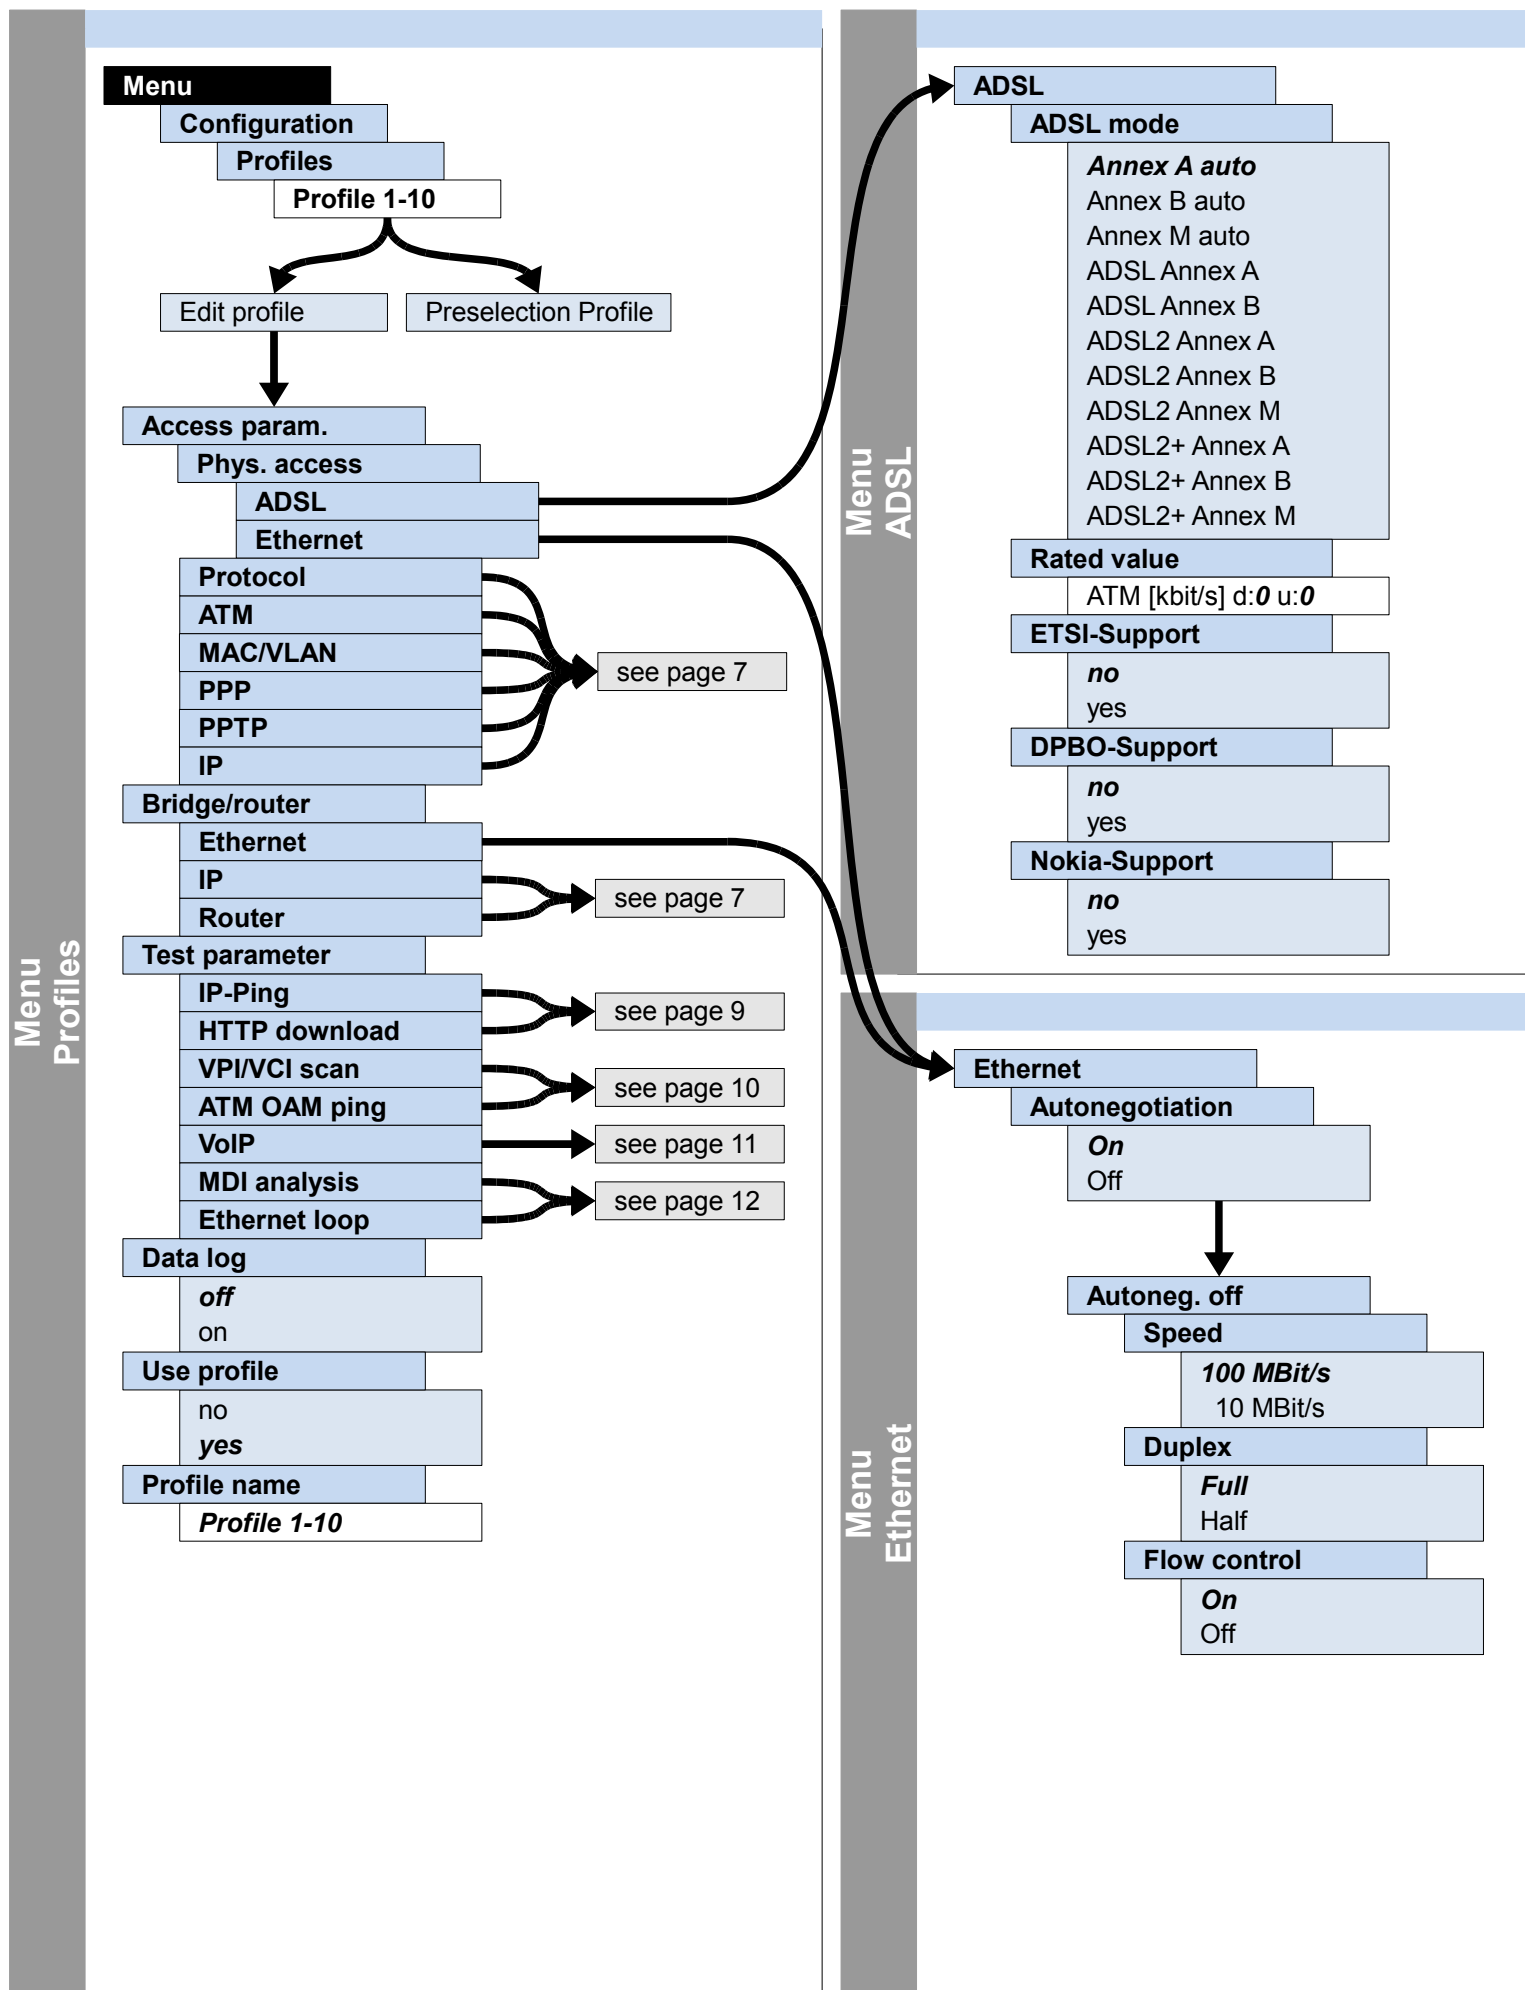

Configuration

Profiles – Access parameters (Phys. access: ADSL, Ethernet), Test parameter, Data log

Cross references:

Menu	Page
Access	4
Main menu	5
Single tests	5
Test reports	5
Settings	5
Device	5
Profiles	6-7
ISDN	8
POTS	8
Accu servicing	5
Help	5

IP and ATM tests	Page
IP ping	9
HTTP download	
VPI/VCI scan	10
ATM OAM ping	
VoIP	11
MDI analysis	12
Ethernet loop	

Other tests	Page
BERT	13
Supp. Services	
Services	
X.31	14
CF tests	15
Phone / connect.	
Auto. Test	16
Copper test	17

Other	Page
Legend	3
Hotkeys	3
Test leads	18-19