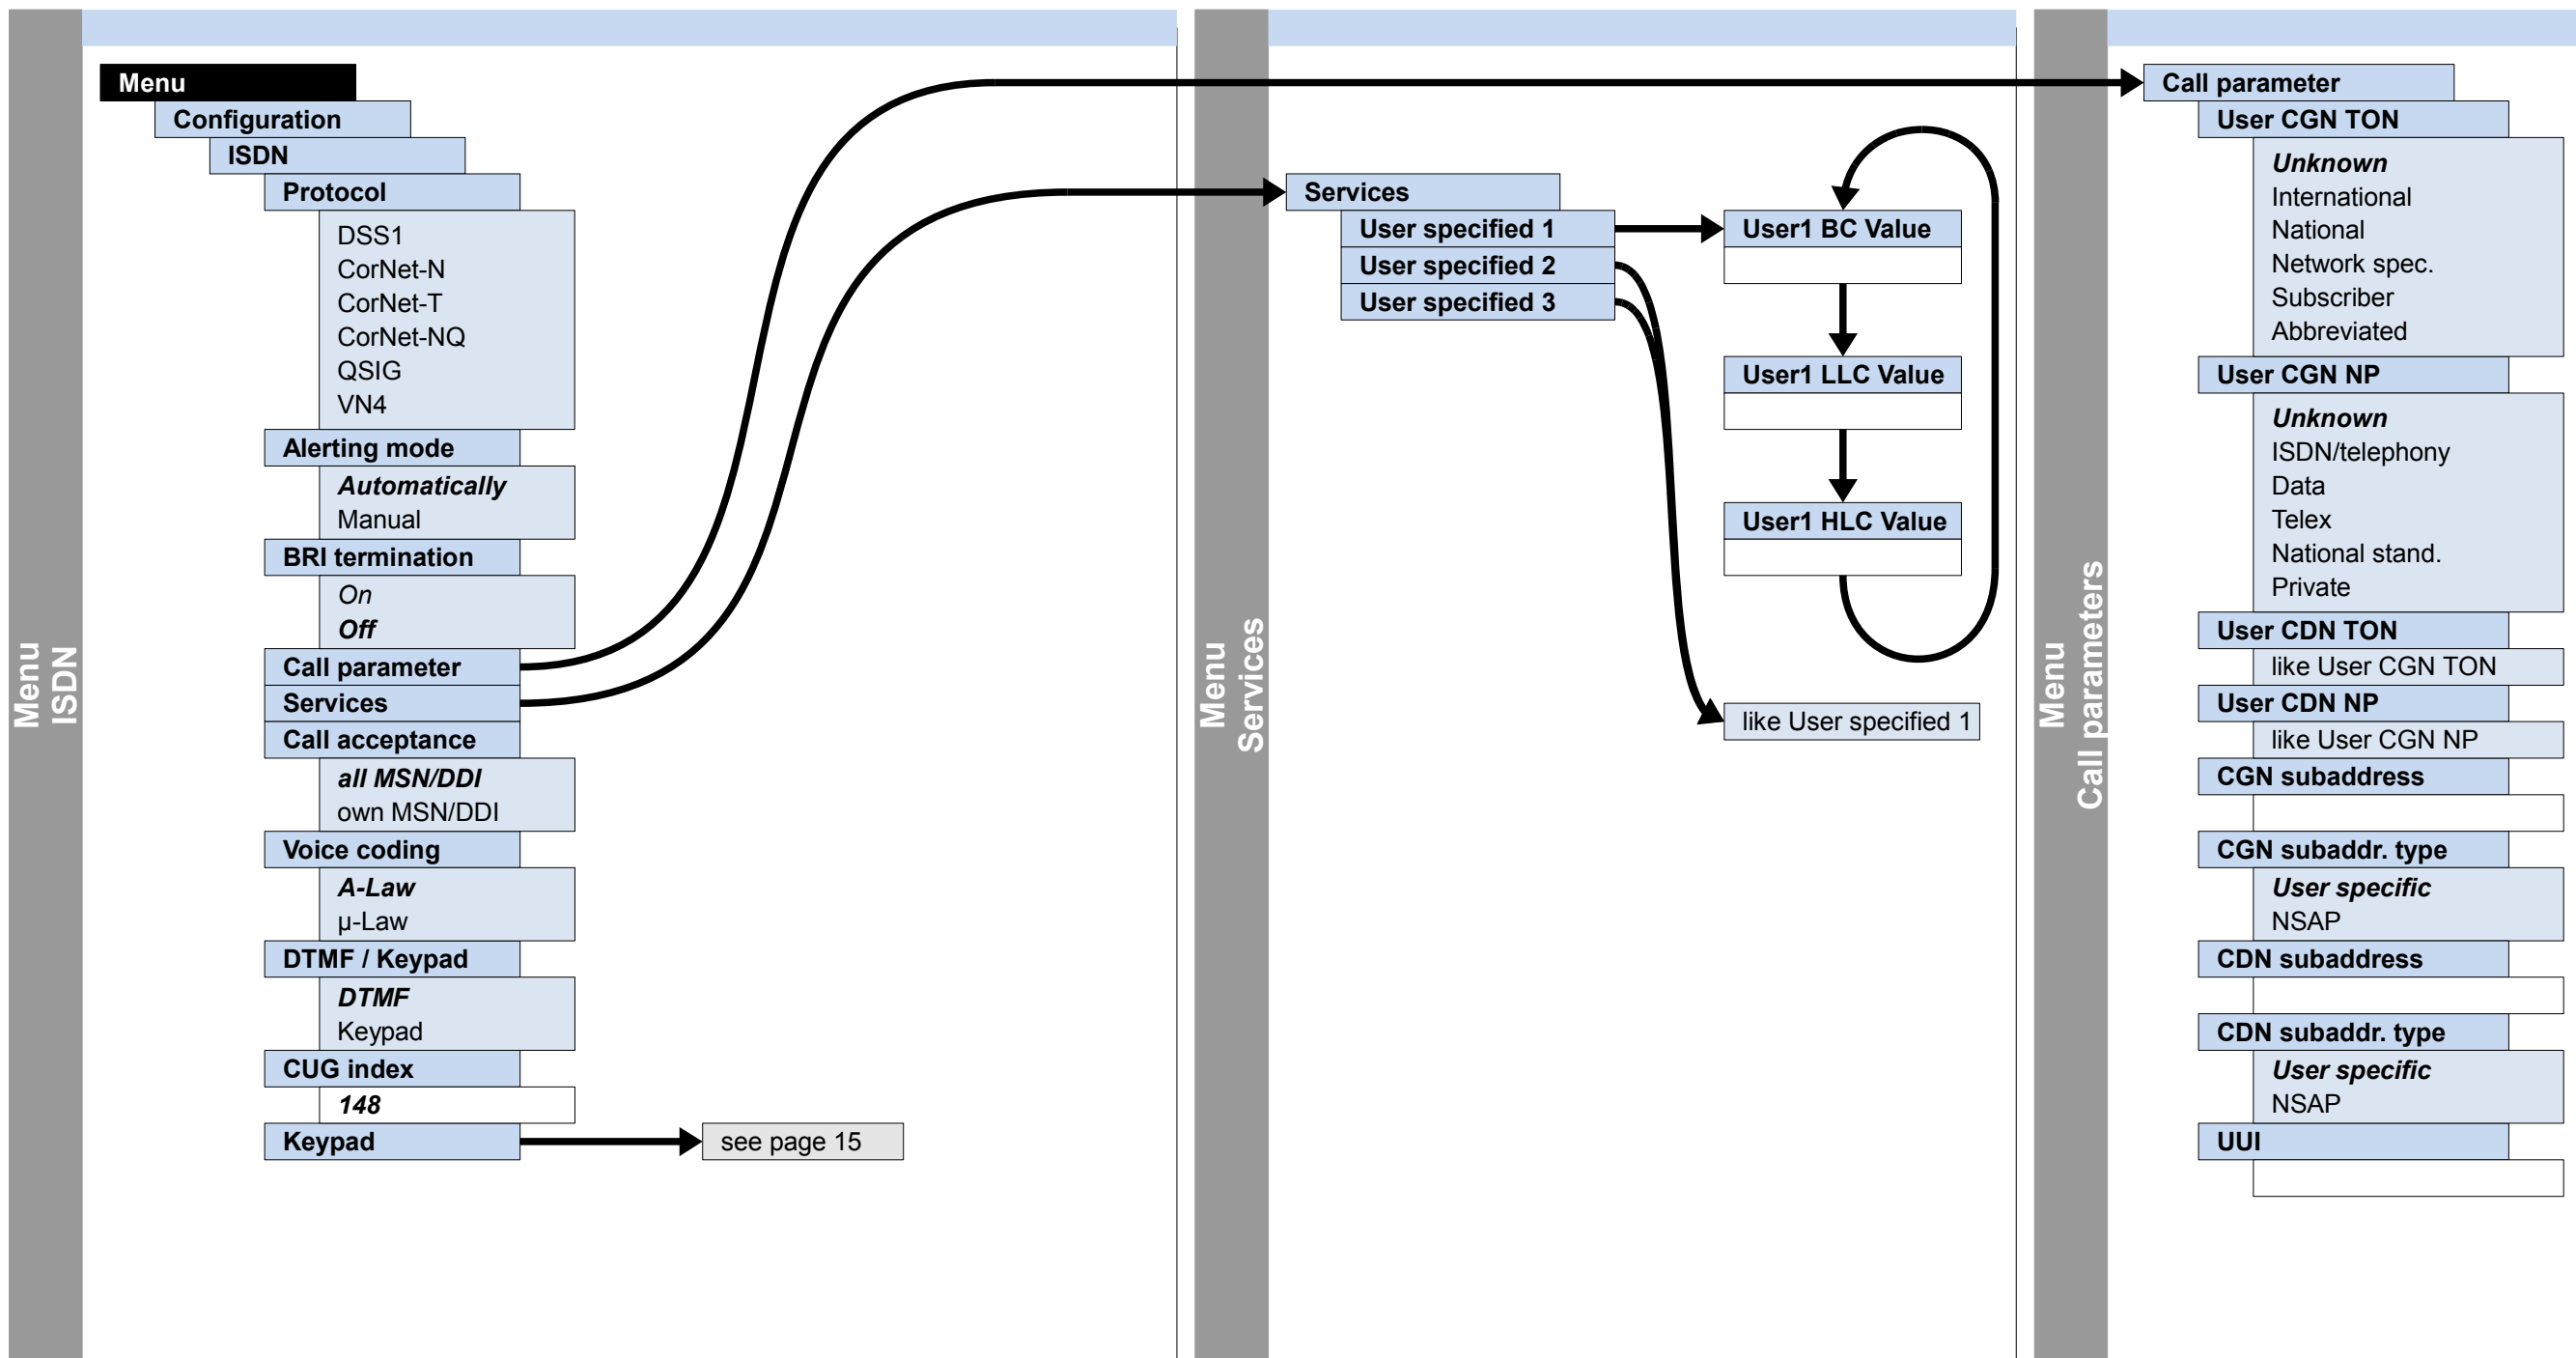

Settings ISDN, POTS

Cross references:

Menu	Page
Access	4
Main menu	5
Single tests	5
Test reports	5
Settings	5
Device	5
Profiles	6-7
ISDN	8
POTS	8
Accu servicing	5
Help	5

IP and ATM tests	Page
IP ping	9
HTTP download	
VPI/VCI scan	10
ATM OAM ping	
VoIP	11
MDI analysis	12
Ethernet loop	

Other tests	Page
BERT	13
Supp. Services	
Services	
X.31	14
CF tests	15
Phone / connect.	
Auto. Test	16
Copper test	17

Other	Page
Legend	3
Hotkeys	3
Test leads	18-19