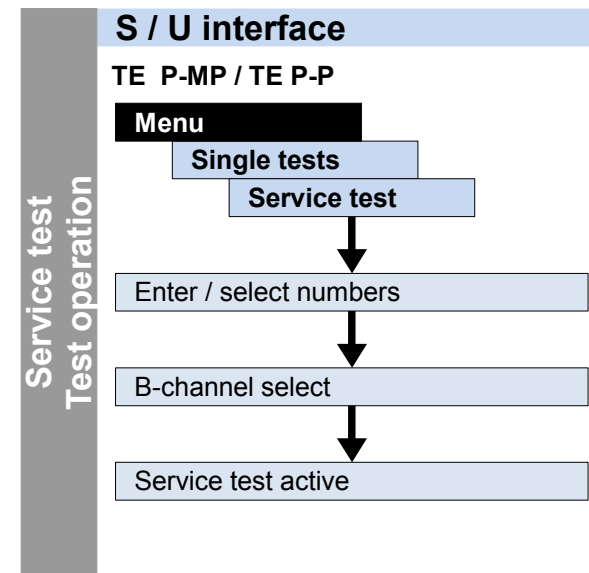

Configuration and operation

BERT (start, wait, loop), supplementary services, services test

Cross references:

Menu	Page
Access	4
Main menu	5
Single tests	5
Test reports	5
Settings	5
Device	5
Profiles	6-7
ISDN	8
POTS	8
Accu servicing	5
Help	5

IP and ATM tests	Page
IP ping	9
HTTP download	9
VPI/VCI scan	10
ATM OAM ping	10
VoIP	11
MDI analysis	12
Ethernet loop	12

Other tests	Page
BERT	13
Supp. Services	13
Services	13
X.31	14
CF tests	15
Phone / connect.	15
Auto. Test	16
Copper test	17

Other	Page
Legend	3
Hotkeys	3
Test leads	18-19

1. **Services**
2. Speech
   - UDI 64 kBit
   - 3.1 kHz audio
   - 7 kHz audio
   - UDI-TA
   - Telephony ISDN
   - Fax G3
   - Fax G4
   - Mixed Mode
   - Teletex
   - Videotex
   - Telex
   - OSI
   - Telephony 7 kHz
   - Videotelephony 1
   - Videotelephony 2
   - User specified 1
   - User specified 2
   - User specified 3

1. **Supp. Services**
2. TP test
   - HOLD test
   - CLIP test
     - CLIP / CLIR
     - COLP/COLR
   - DDI test
   - MSN test
   - CF test
     - CFU
     - CFB
     - CFNR
   - CW test
   - CCBS test
   - CCNR test
   - MCID test
   - 3PTY test
   - ECT test
   - CUG test
   - CD test
   - AOC test
   - SUB test
   - UUS test

BERT Test operation

BERT Test configuration

Supplementary services test Test operation

Service test Test operation

Lists