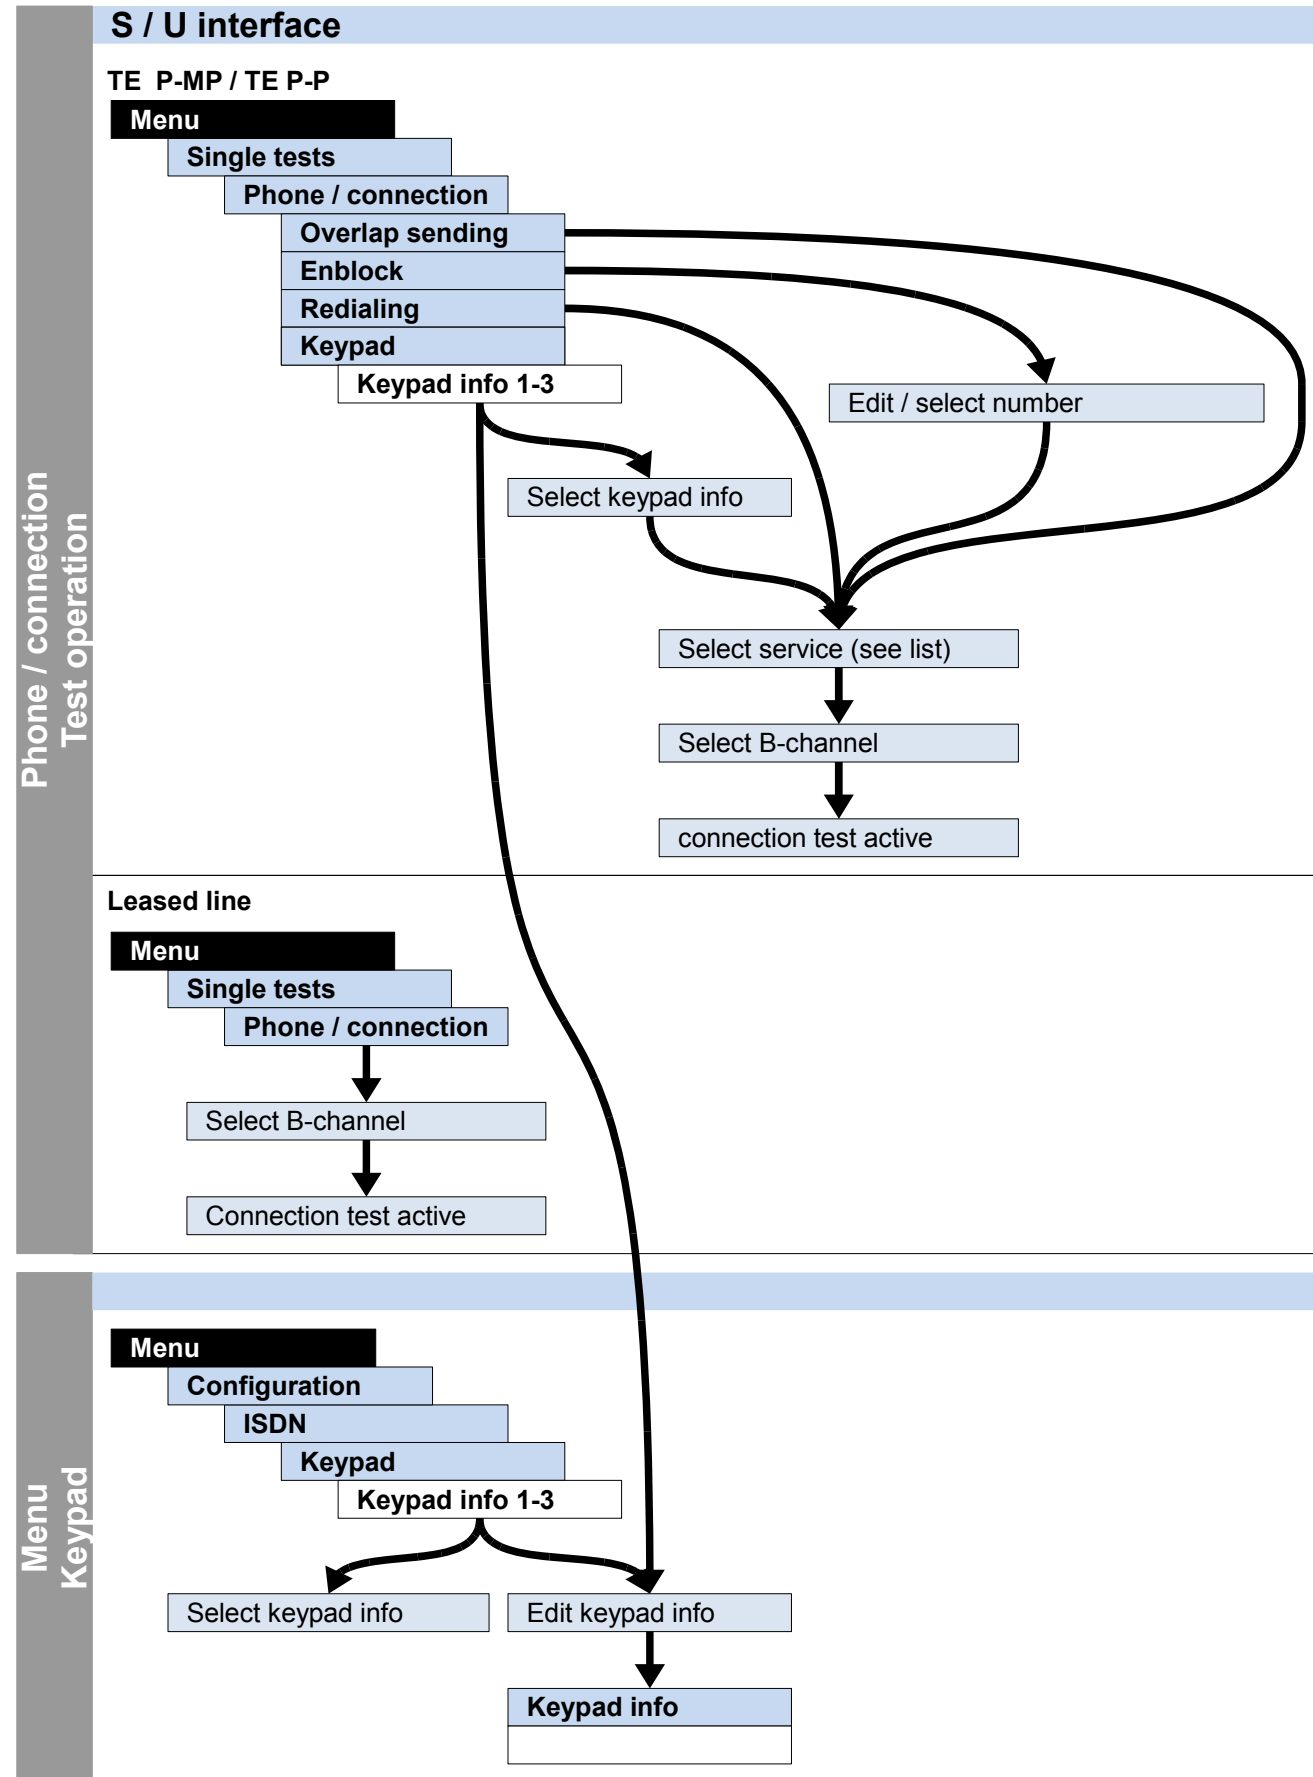

Configuration and operation

CF interrogation, CF activation, CF delete, Phone / connection

Cross references:

Menu	Page
Access	4
Main menu	5
Single tests	5
Test reports	5
Settings	5
Device	5
Profiles	6-7
ISDN	8
POTS	8
Accu servicing	5
Help	5

IP and ATM tests	Page
IP ping	9
HTTP download	
VPI/VCI scan	10
ATM OAM ping	
VoIP	11
MDI analysis	12
Ethernet loop	

Other tests	Page
BERT	13
Supp. Services	
Services	
X.31	14
CF tests	15
Phone / connect.	
Auto. Test	16
Copper test	17

Other	Page
Legend	3
Hotkeys	3
Test leads	18-19

Lists

Services

- speech
- IDU 64 kBit
- 3.1 kHz audio
- 7 kHz audio
- IDU TA
- Telephony ISDN
- Fax G3
- Fax G4
- Mixed Mode
- Teletex
- Videotex
- Telex
- OSI
- Telephony7 kHz
- Videotelephony 1
- Videotelephony 2
- User specified 1
- User specified 2
- User specified 3

Services (CF)

- All
- Spch
- DFU
- A3K1H
- A7kHz
- Tel31
- TTX
- FaxG4
- ViSyB
- ViTel
- FaxG3
- Tel7k

Cfx types

- CFU
- CFB
- CFNR