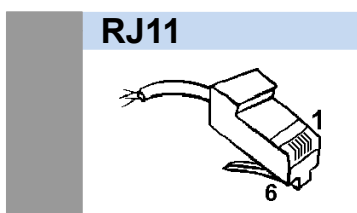

Test leads and pin assignments

ISDN, POTS, Copper test

Cross references:

Menu	Page
Access	4
Main menu	5
Single tests	5
Test reports	5
Settings	5
Device	5
Profiles	6-7
ISDN	8
POTS	8
Accu servicing	5
Help	5

IP and ATM tests	Page
IP ping	9
HTTP download	
VPI/VCI scan	10
ATM OAM ping	
VoIP	11
MDI analysis	12
Ethernet loop	

Other tests	Page
BERT	
Supp. Services	13
Services	
X.31	14
CF tests	
Phone / connect.	15
Auto. Test	16
Copper test	17

Other	Page
Legend	3
Hotkeys	3
Test leads	18-19

U interface / POTS interface

xDSL adapter
(Art.Nr. 000048)

xDSL/POTS/BRI U cable 2 wire
(Art.Nr. 000071)

RJ11	Ban.	RJ45
3	red	7
4	black	8

Ban.	RJ45
red	7
black	8

S interface

BRI S cable
(Art.Nr. 000041)

RJ45	RJ45
3-6	3-6

Copper test

T-R-G-cable
(Art.Nr. 004225)

Ban.	RJ45
yellow	1
red	7
black	8