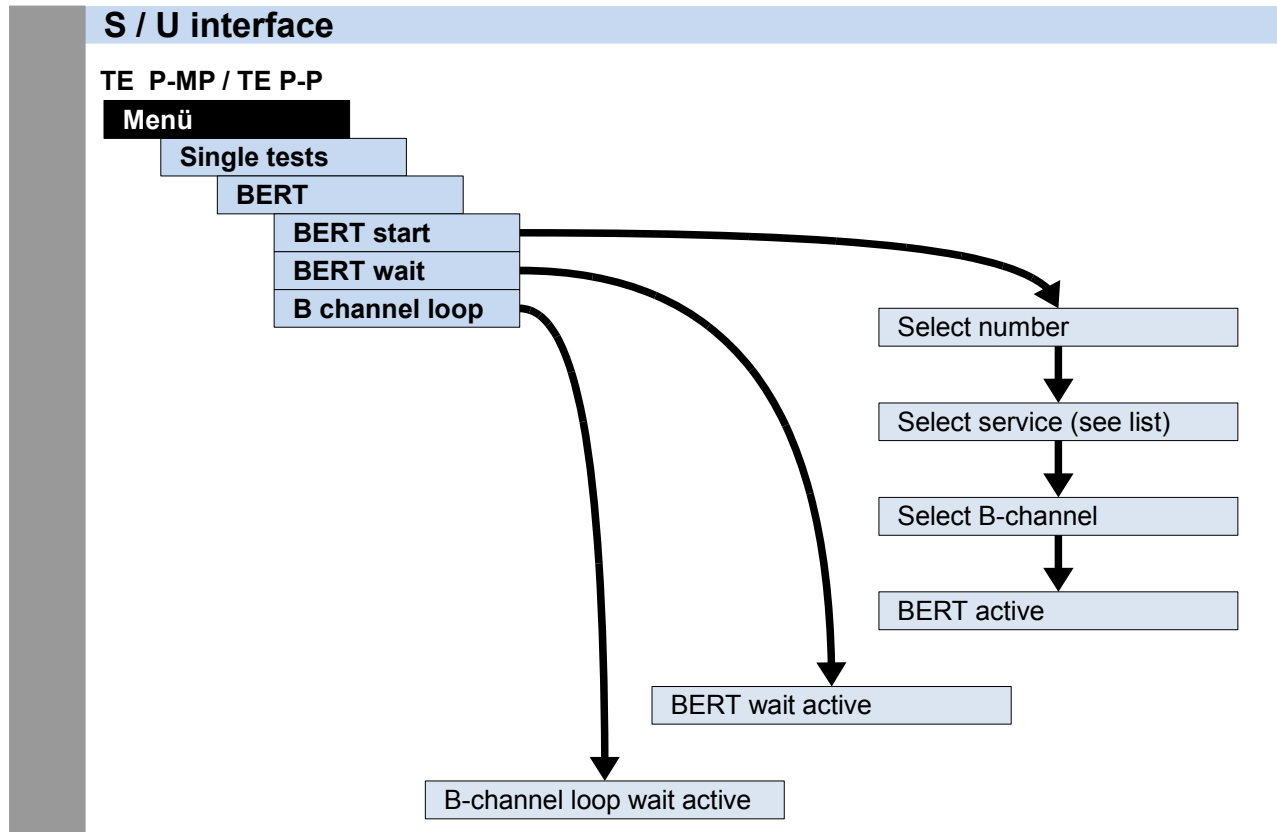

Configuration and operation

BERT (start, wait, loop), supplementary services, services test

Cross references:

Menu	Page
Access	4
Main menu	5
Single tests	5
Test reports	5
Settings	5
Device	5
Profiles	6-7
ISDN	8
POTS	8
Accu servicing	5
Help	5

IP and ATM tests	Page
IP ping	9
HTTP download	9
VPI/VCI scan	10
ATM OAM ping	10
VoIP	11
MDI analysis	12
Ethernet loop	12

Other tests	Page
BERT	13
Supp. Services	13
Services	13
X.31	14
CF tests	15
Phone / connect.	15
Auto. Test	16
Copper test	17

Other	Page
Legend	3
Hotkeys	3
Test leads	18-19

1. **Services**
2. Speech
   - UDI 64 kBit
   - 3.1 kHz audio
   - 7 kHz audio
   - UDI-TA
   - Telephony ISDN
   - Fax G3
   - Fax G4
   - Mixed Mode
   - Teletex
   - Videotex
   - Telex
   - OSI
   - Telephony 7 kHz
   - Videotelephony 1
   - Videotelephony 2
   - User specified 1
   - User specified 2
   - User specified 3

1. **Supp. Services**
2. TP test
   - HOLD test
   - CLIP test
     - CLIP / CLIR
     - COLP/COLR
   - DDI test
   - MSN test
   - CF test
     - CFU
     - CFB
     - CFNR
   - CW test
   - CCBS test
   - CCNR test
   - MCID test
   - 3PTY test
   - ECT test
   - CUG test
   - CD test
   - AOC test
   - SUB test
   - UUS test

BERT Test operation

BERT Test configuration

Supplementary services test Test operation

Service test Test operation

Lists