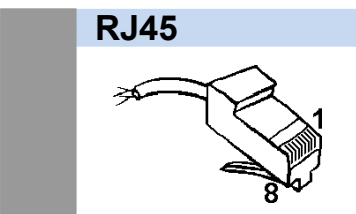

Test leads and pin assignments

ADSL, Ethernet

Cross references:

Menu	Page
Access	4
Main menu	5
Single tests	5
Test reports	5
Settings	5
Device	5
Profiles	6-7
ISDN	8
POTS	8
Accu servicing	5
Help	5

IP and ATM tests	Page
IP ping	9
HTTP download	9
VPI/VCI scan	10
ATM OAM ping	10
VoIP	11
MDI analysis	12
Ethernet loop	12

Other tests	Page
BERT	13
Supp. Services	13
Services	13
X.31	14
CF tests	15
Phone / connect.	15
Auto. Test	16
Copper test	17

Other	Page
Legend	3
Hotkeys	3
Test leads	18-19

ADSL

xDSL adapter
(Art.Nr. 000048)

xDSL/POTS/BRI U cable 2 wire
(Art.Nr. 000071)

xDSL/POTS/BRI U cable 2 wire
(Art.Nr. 000071)

DSL cable
(Art.Nr. 000045)

RJ11	Ban.	RJ45
3	red	7
4	black	8

Ban.	RJ45
red	7
black	8

RJ11	RJ45
3	7
4	8

ADSL – Bridge / Router

RJ45	RJ45
1-8	1-8

Ethernet Patch cable 1:1 (blue)
(Art.Nr. 004466)

Ethernet

Ethernet Patch cable 1:1 (blue)
(Art.Nr. 004466)

RJ45	RJ45
1-8	1-8